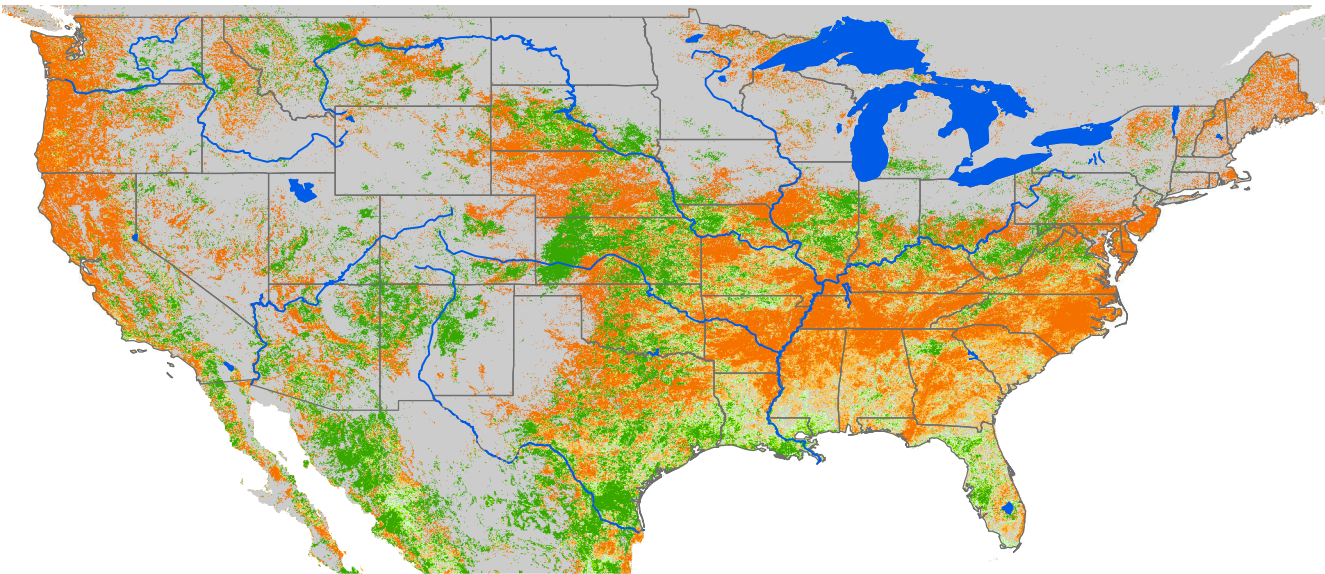

Monthly ET Anomaly January 2019

ET Anomaly (%)

□ State Water Body River