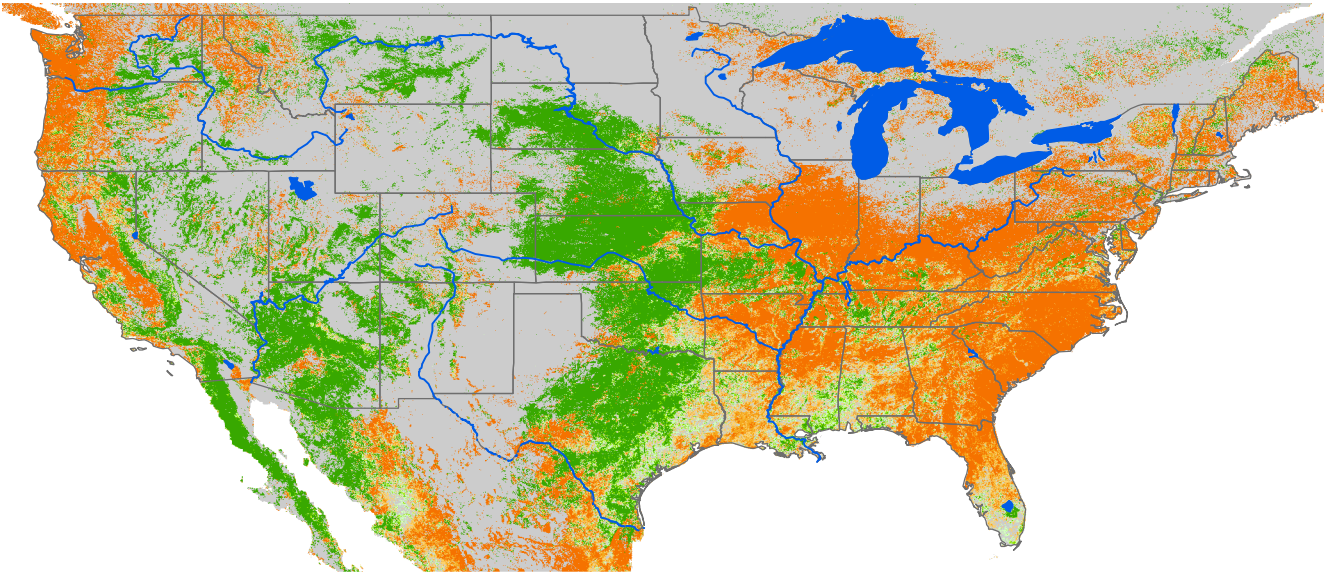

Monthly ET Anomaly February 2019

ET Anomaly (%)

□ State  Water Body  River