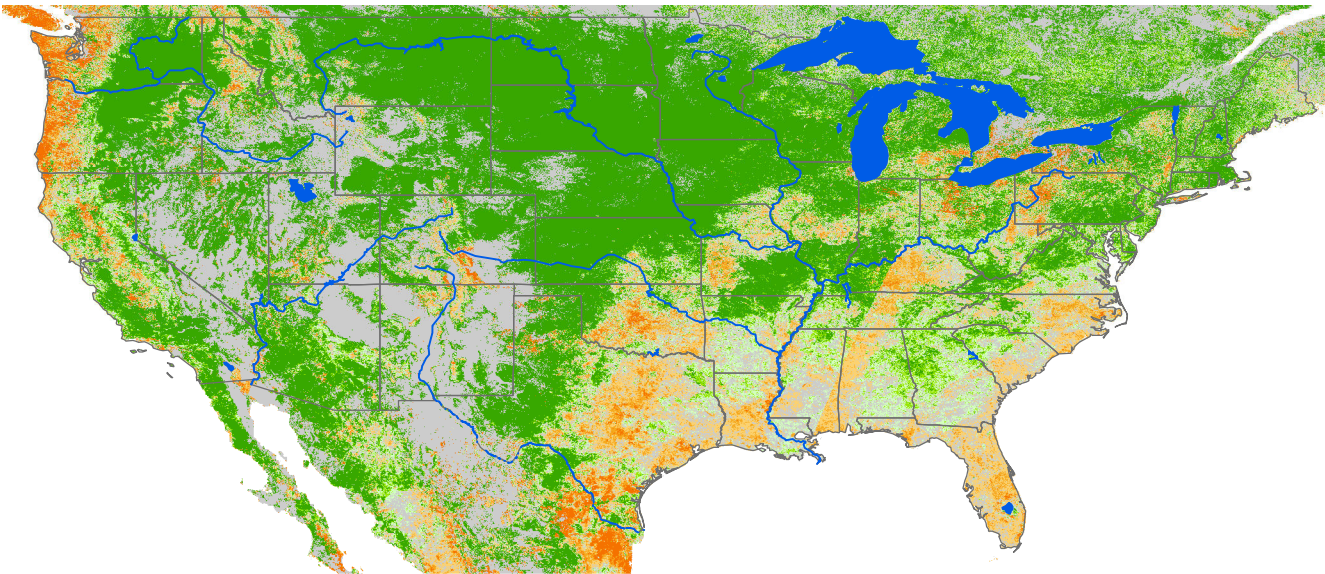

Monthly ET Anomaly March 2019

ET Anomaly (%)

State Water Body River