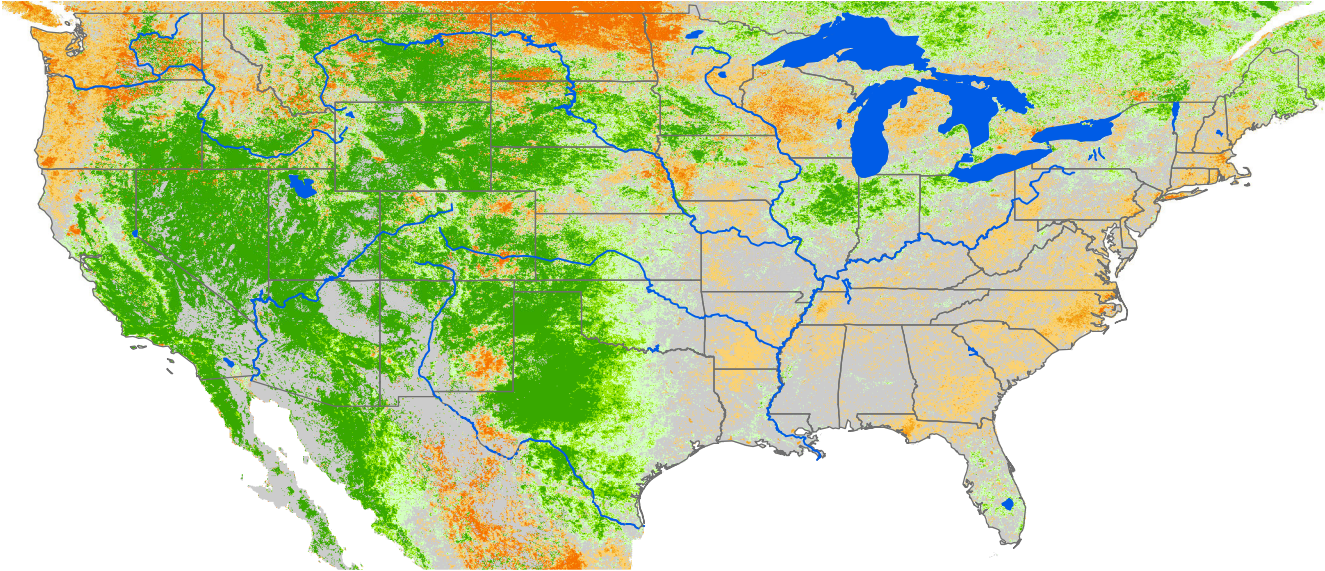

## ET Anomaly (%)

State Water Body River