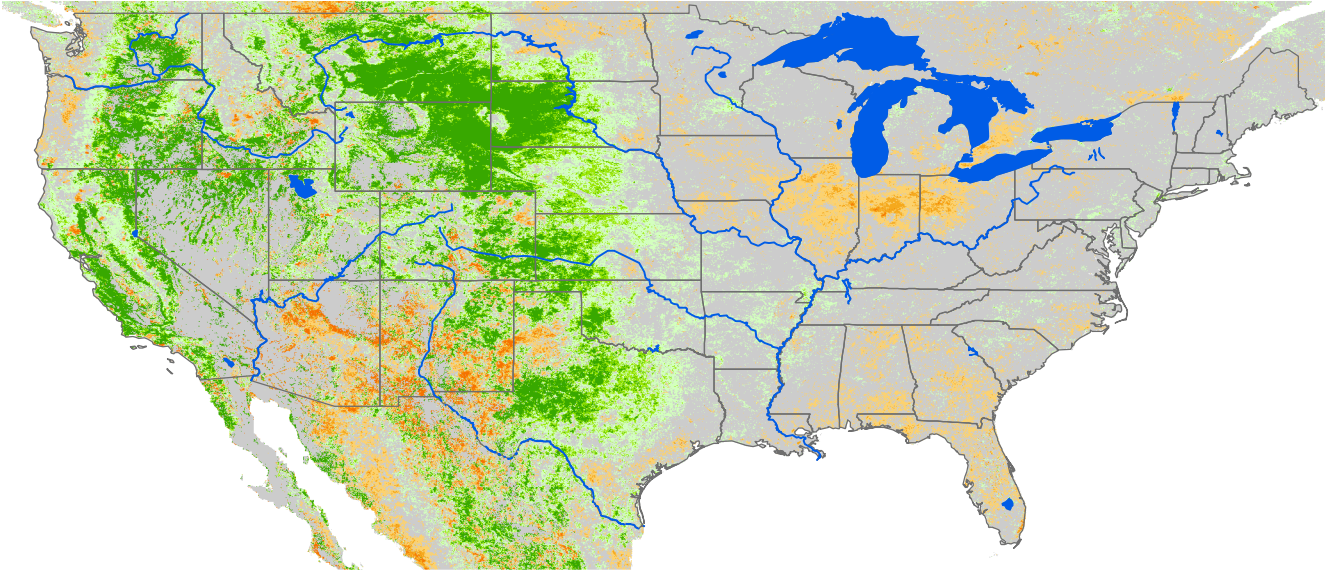

Monthly ET Anomaly

July 2019

ET Anomaly (%)

State Water Body River