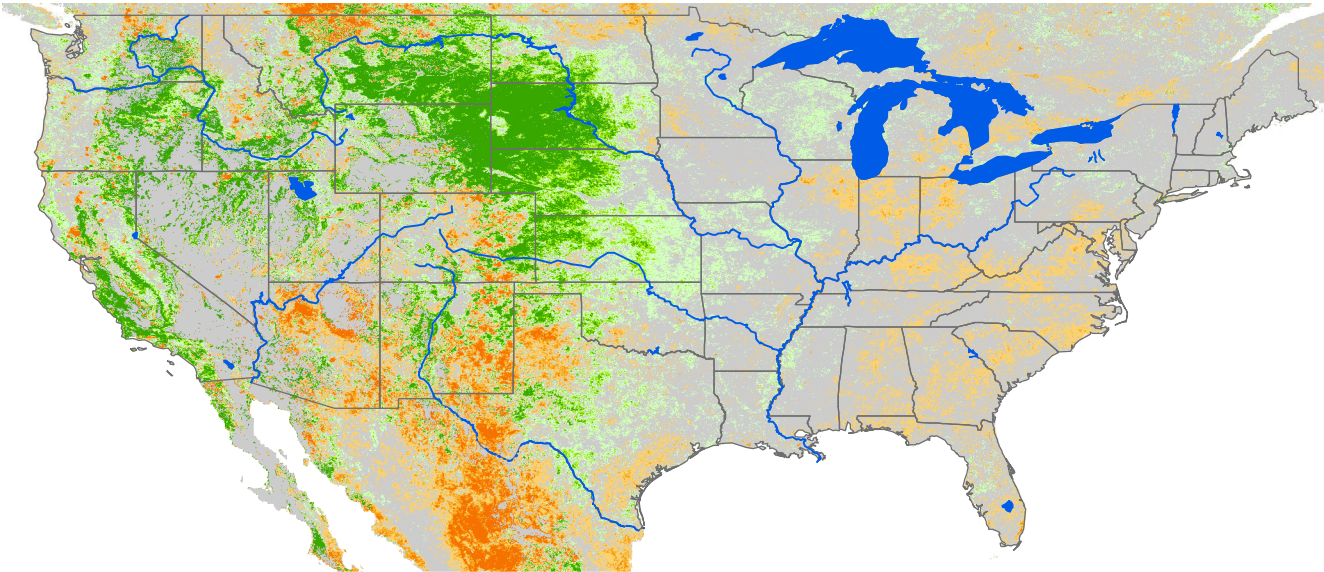

Monthly ET Anomaly August 2019

ET Anomaly (%)

State Water Body River