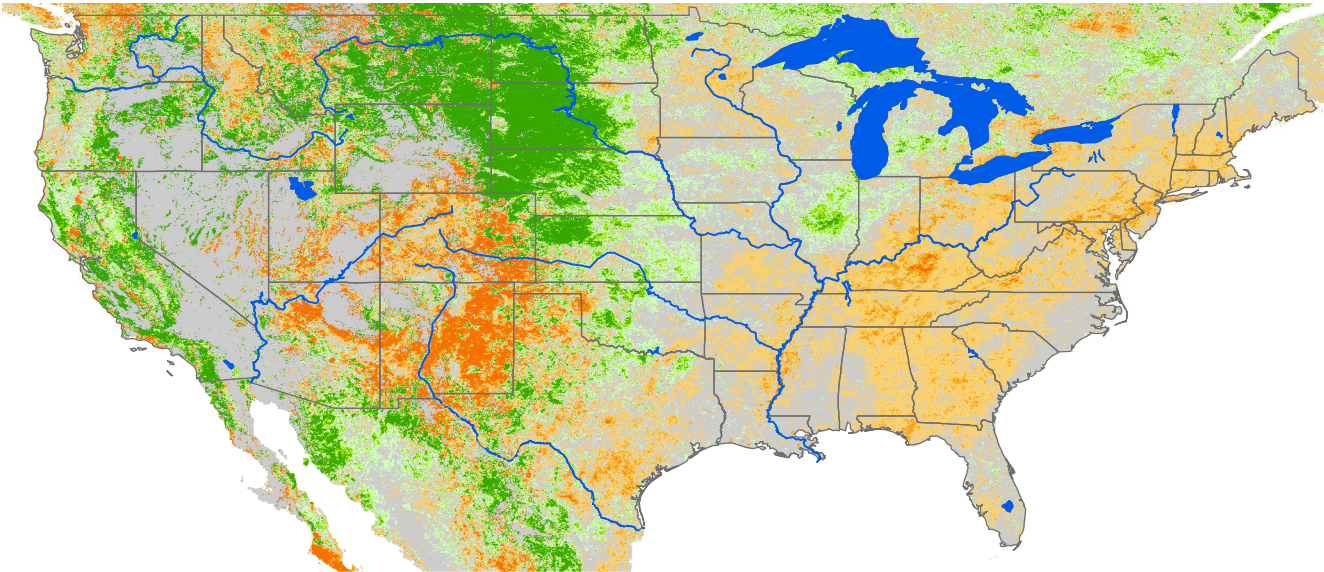

Monthly ET Anomaly September 2019

ET Anomaly (%)

State Water Body River