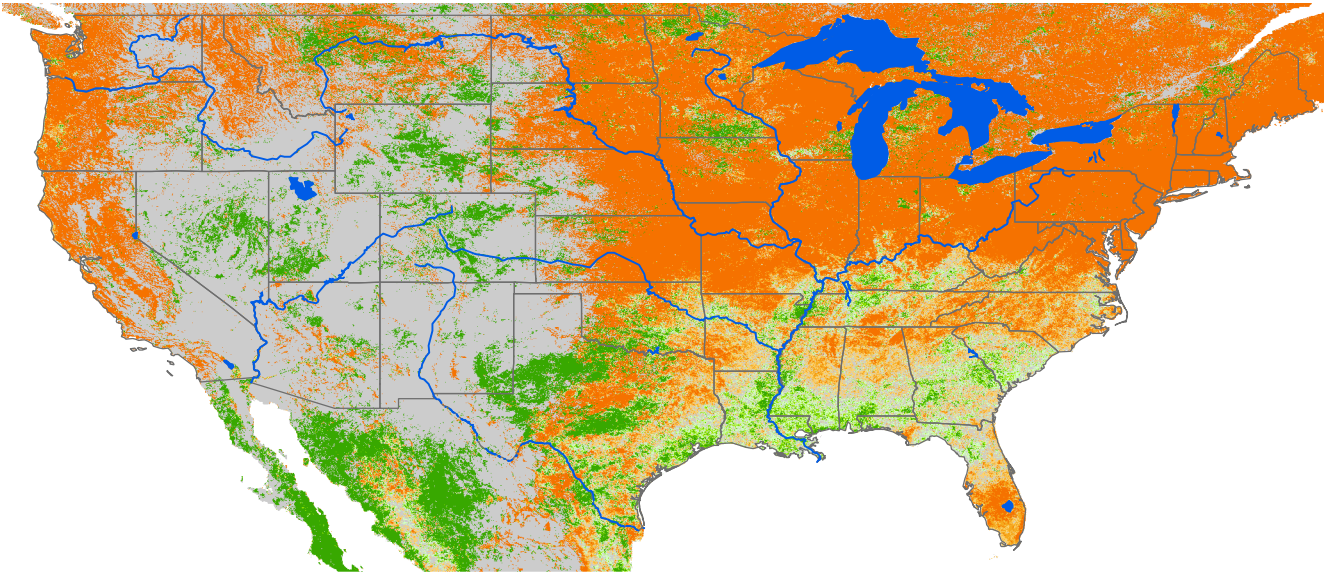

Monthly ET Anomaly November 2019

ET Anomaly (%)

State Water Body River