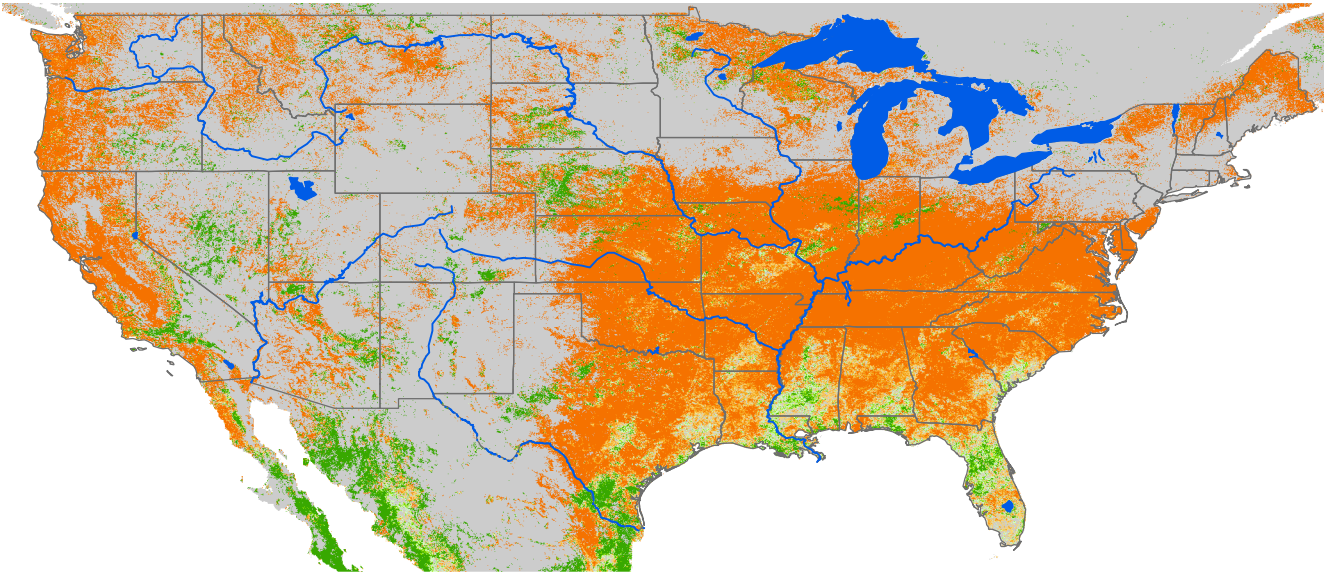

Monthly ET Anomaly December 2019

ET Anomaly (%)

State Water Body River