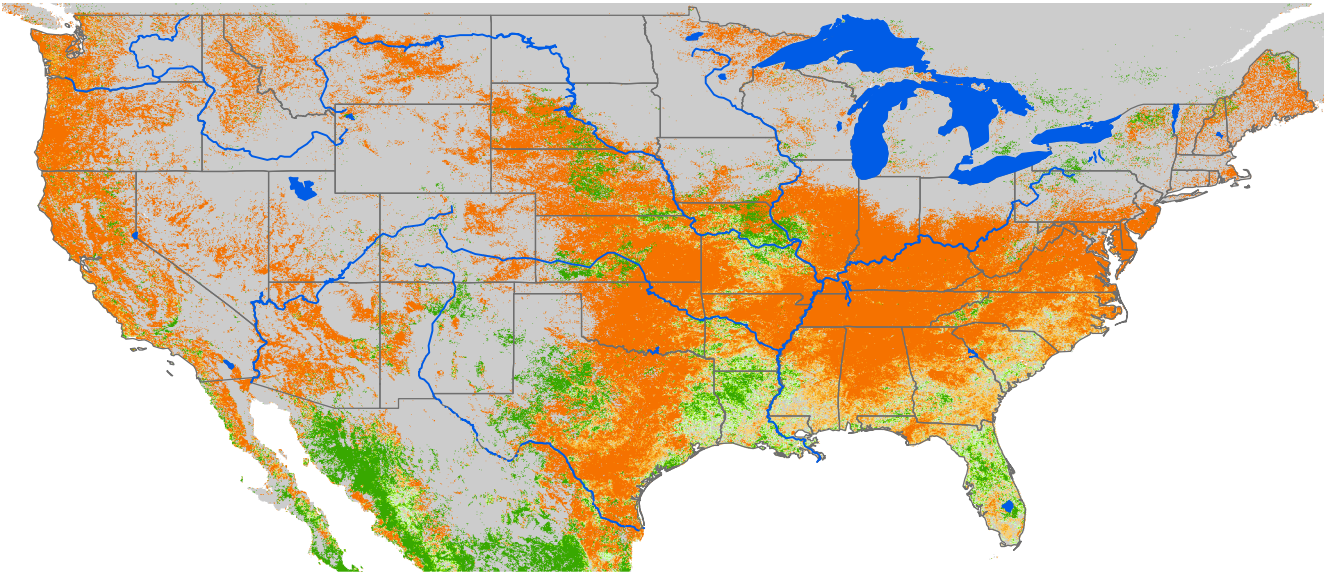

Monthly ET Anomaly January 2020

ET Anomaly (%)

State Water Body River