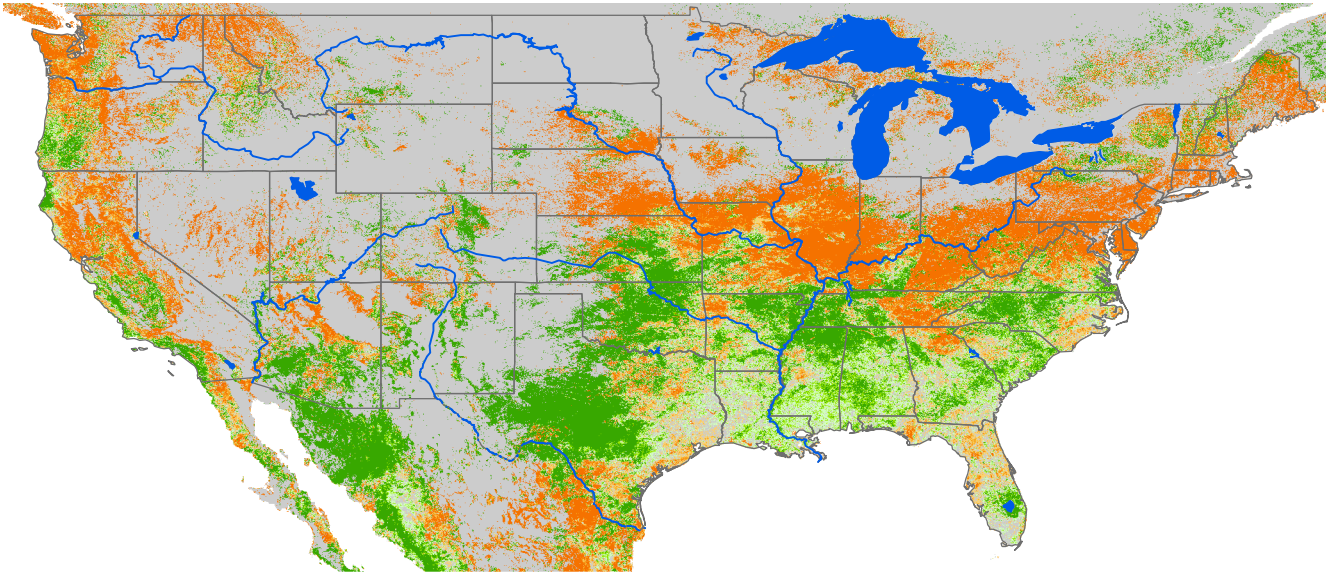

Monthly ET Anomaly

February 2020

ET Anomaly (%)

State Water Body River