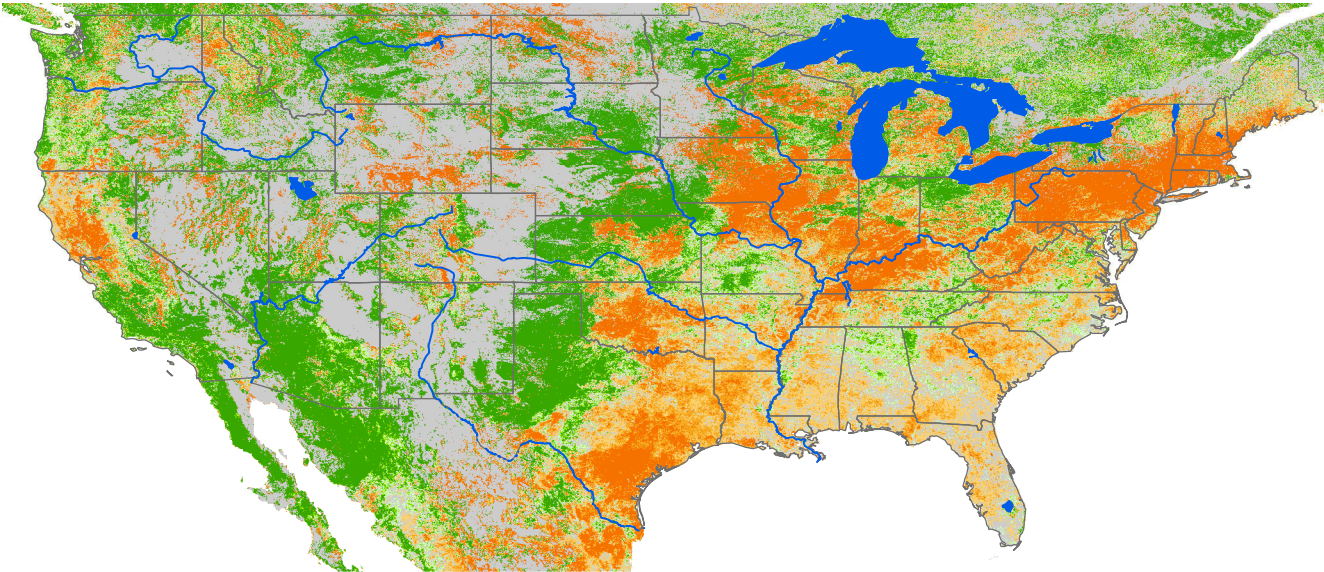

Monthly ET Anomaly March 2020

ET Anomaly (%)

State Water Body River