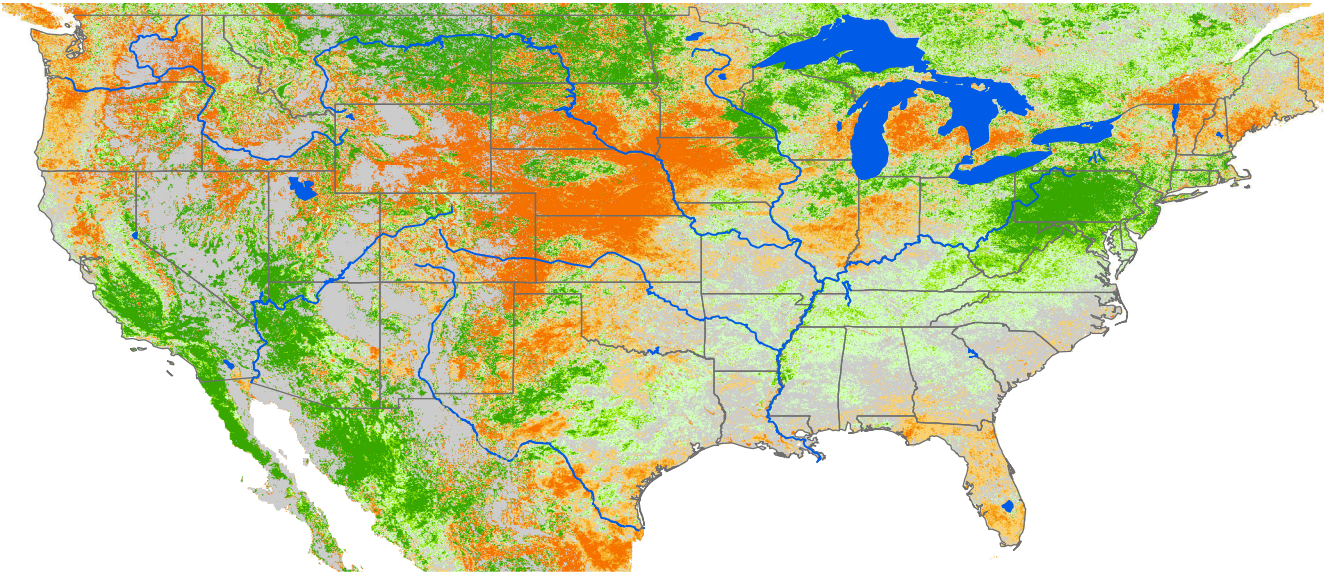

## ET Anomaly (%)

State Water Body River