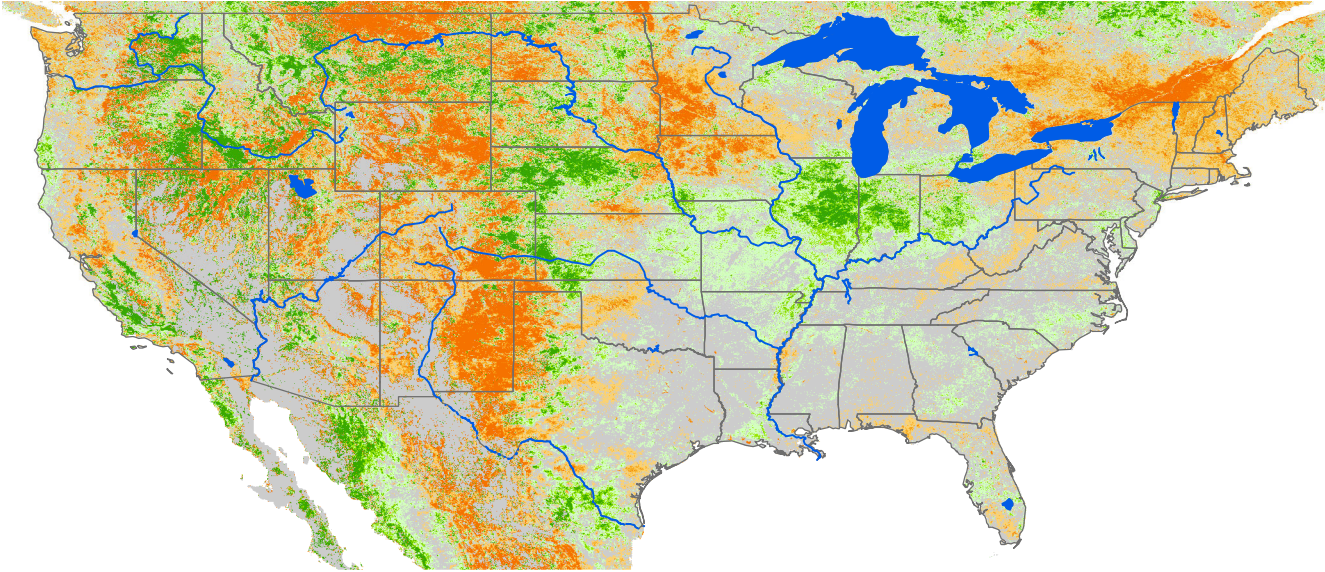

Monthly ET Anomaly May 2020

ET Anomaly (%)

State Water Body River