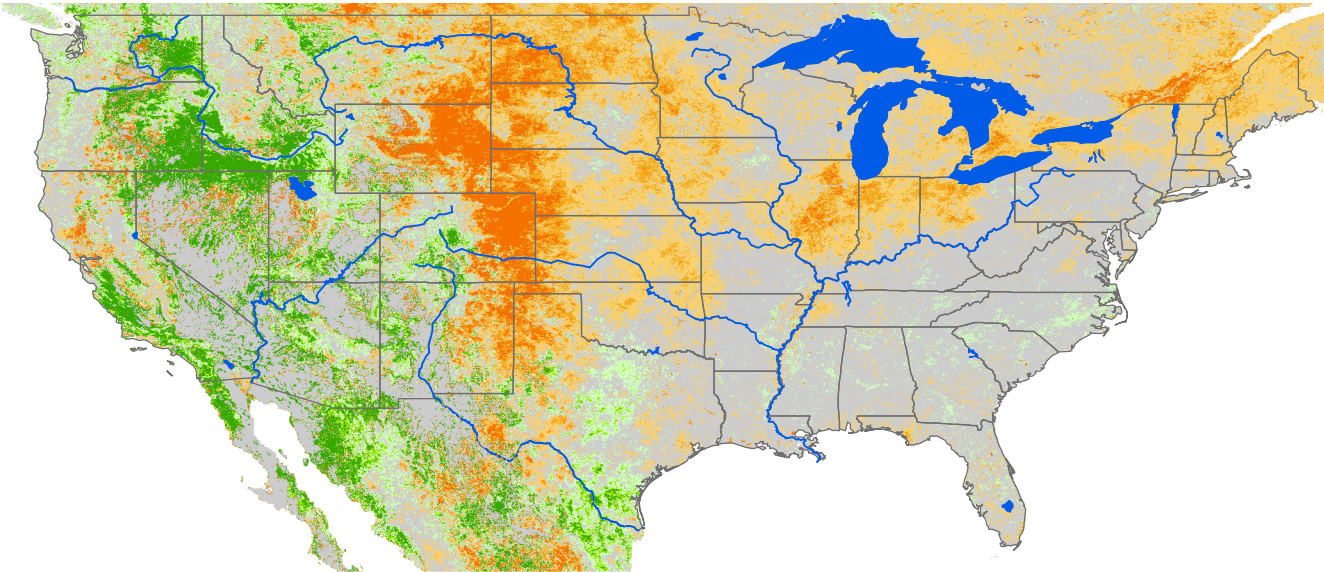

Monthly ET Anomaly

June 2020

ET Anomaly (%)

State Water Body River