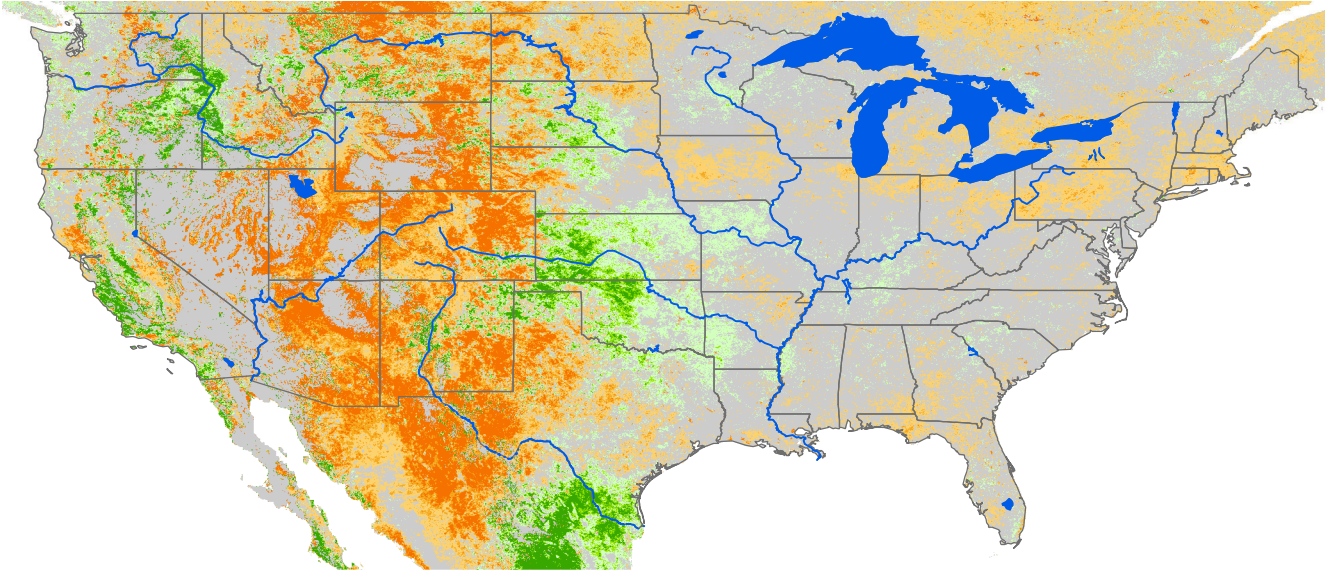

# Monthly ET Anomaly August 2020

## ET Anomaly (%)

State Water Body River