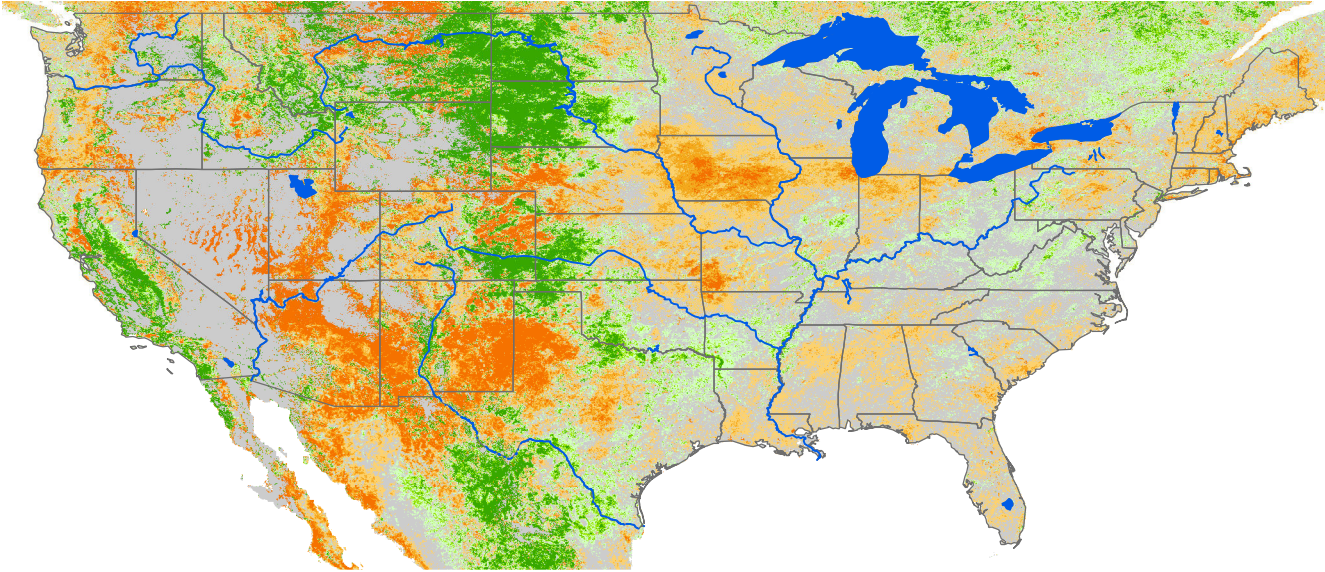

# Monthly ET Anomaly September 2020

## ET Anomaly (%)

State Water Body River