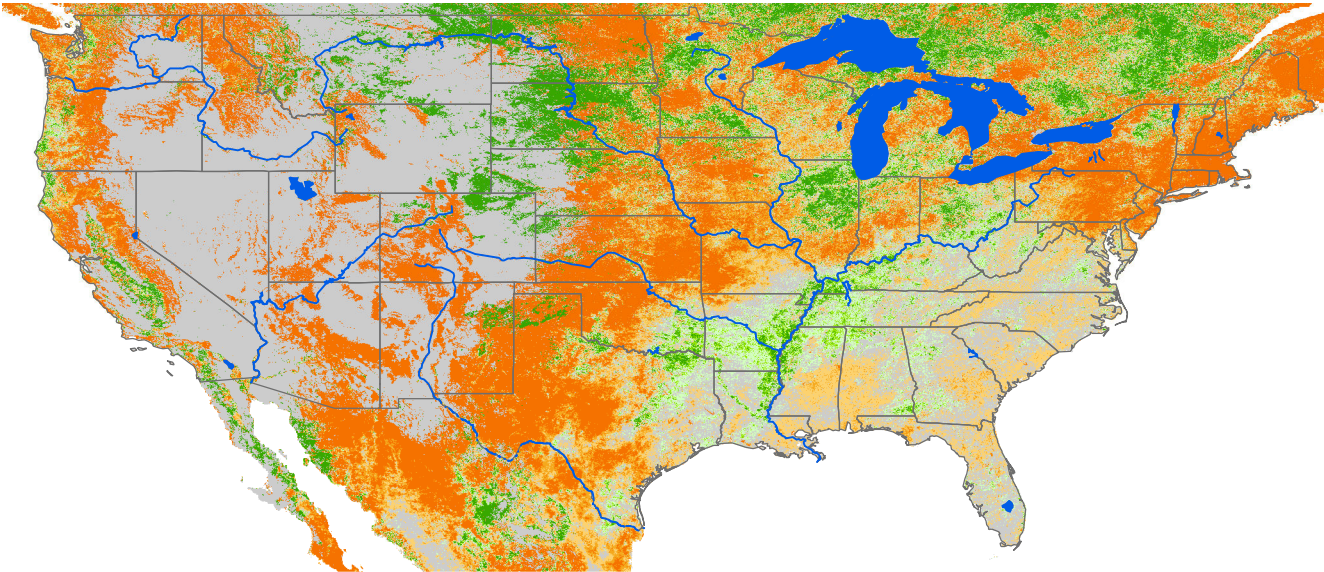

Monthly ET Anomaly October 2020

ET Anomaly (%)

State Water Body River