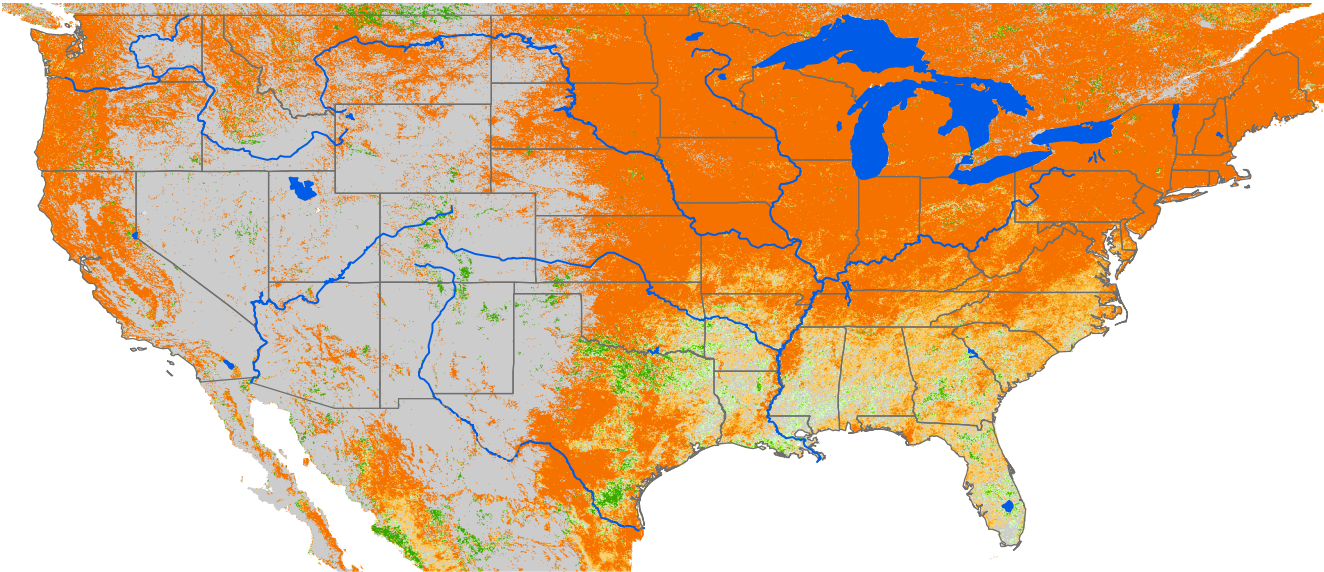

# Monthly ET Anomaly November 2020

## ET Anomaly (%)

State Water Body River