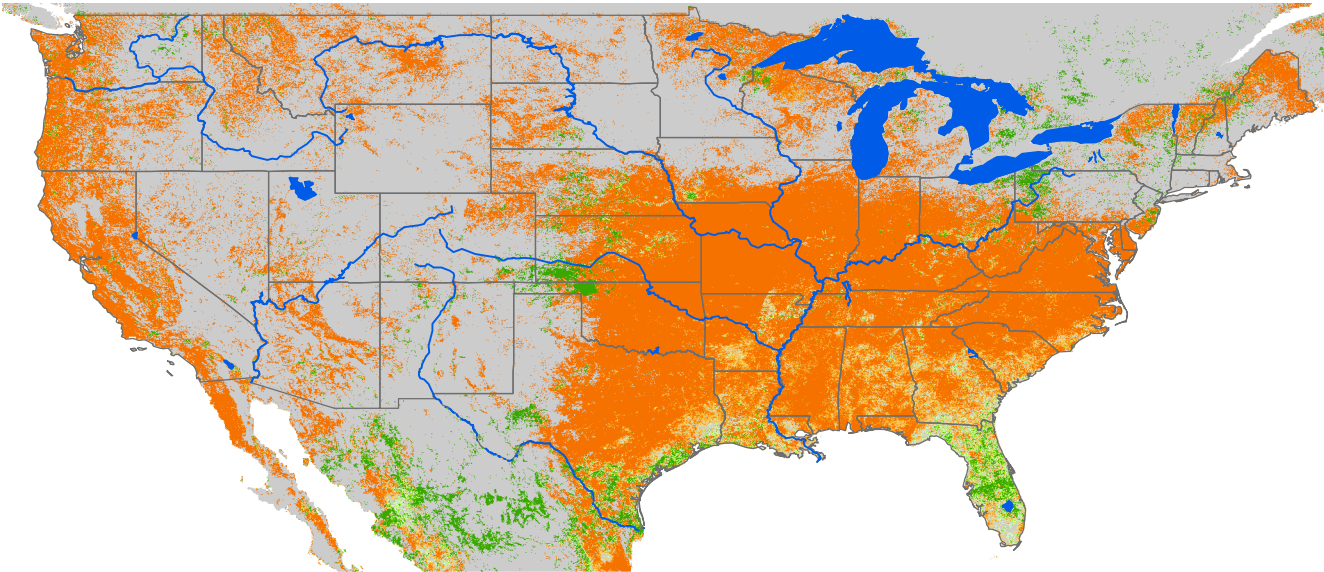

Monthly ET Anomaly December 2020

ET Anomaly (%)

State Water Body River