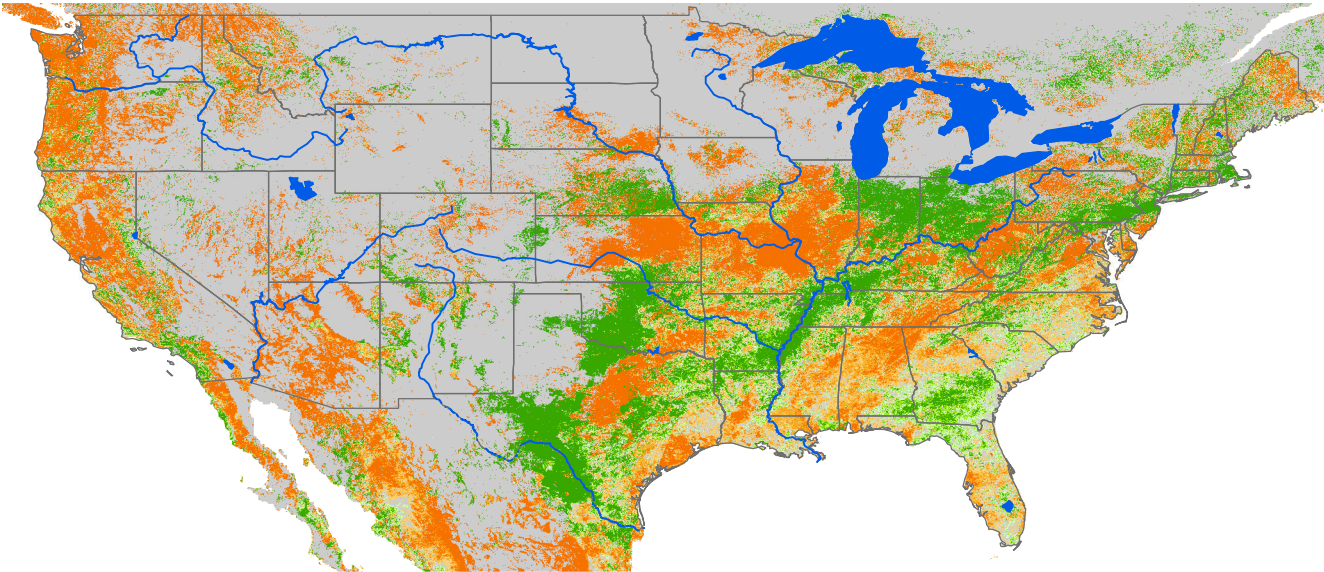

Monthly ET Anomaly February 2021

ET Anomaly (%)

 State  Water Body  River