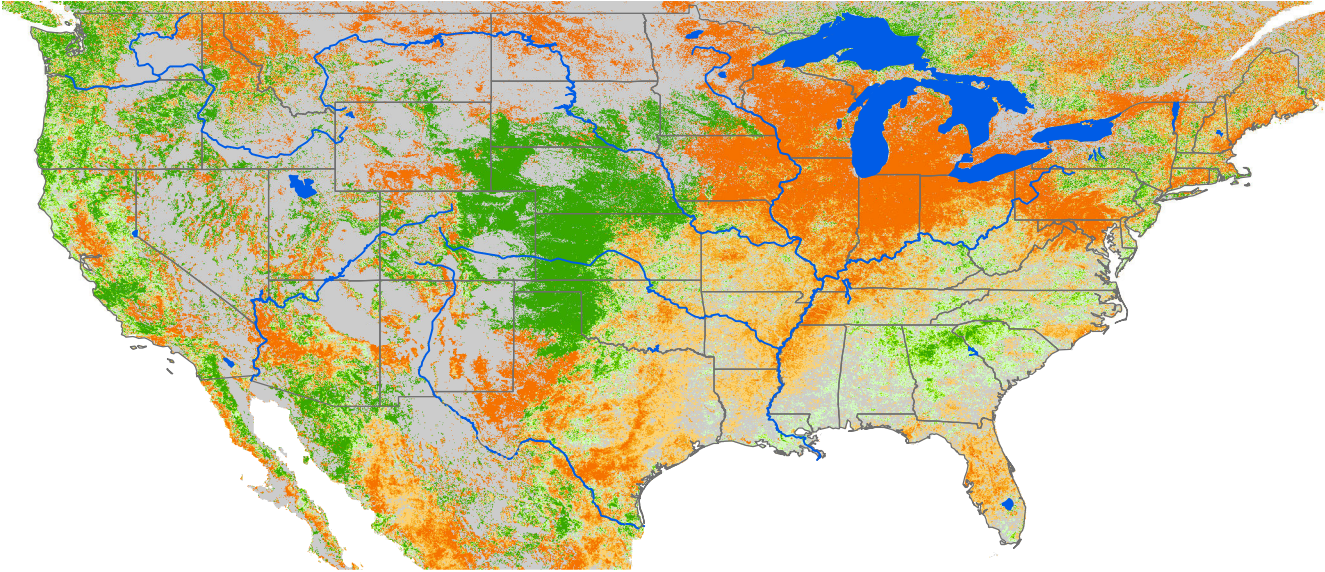

Monthly ET Anomaly March 2021

ET Anomaly (%)

 State  Water Body  River