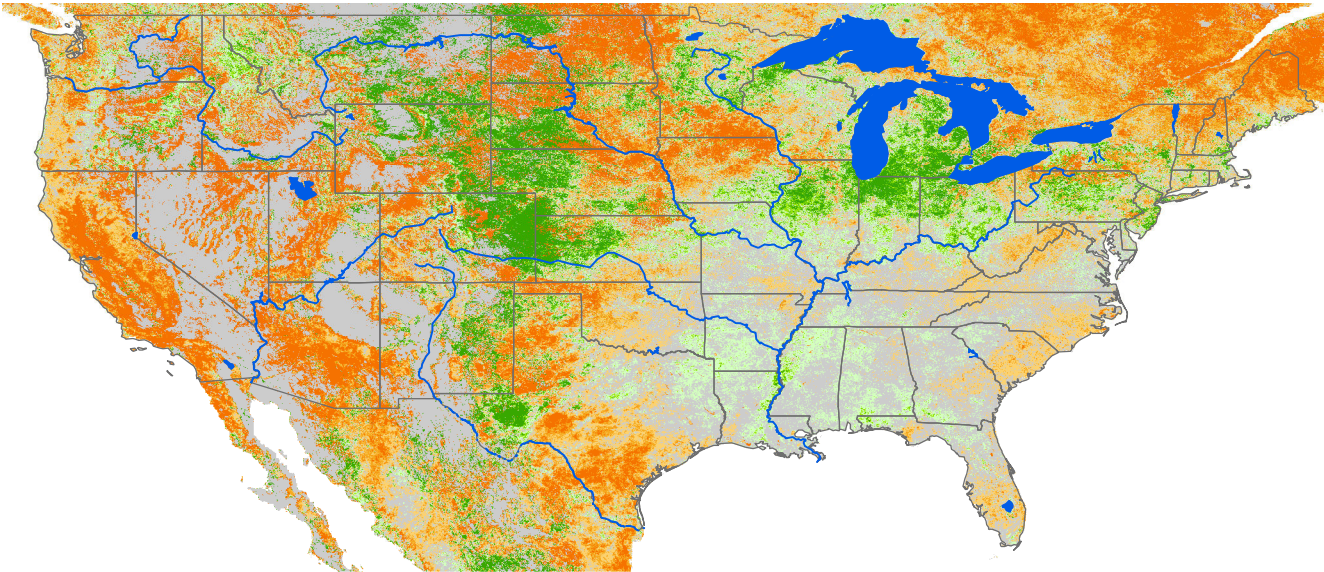

Monthly ET Anomaly

April 2021

ET Anomaly (%)

State Water Body River