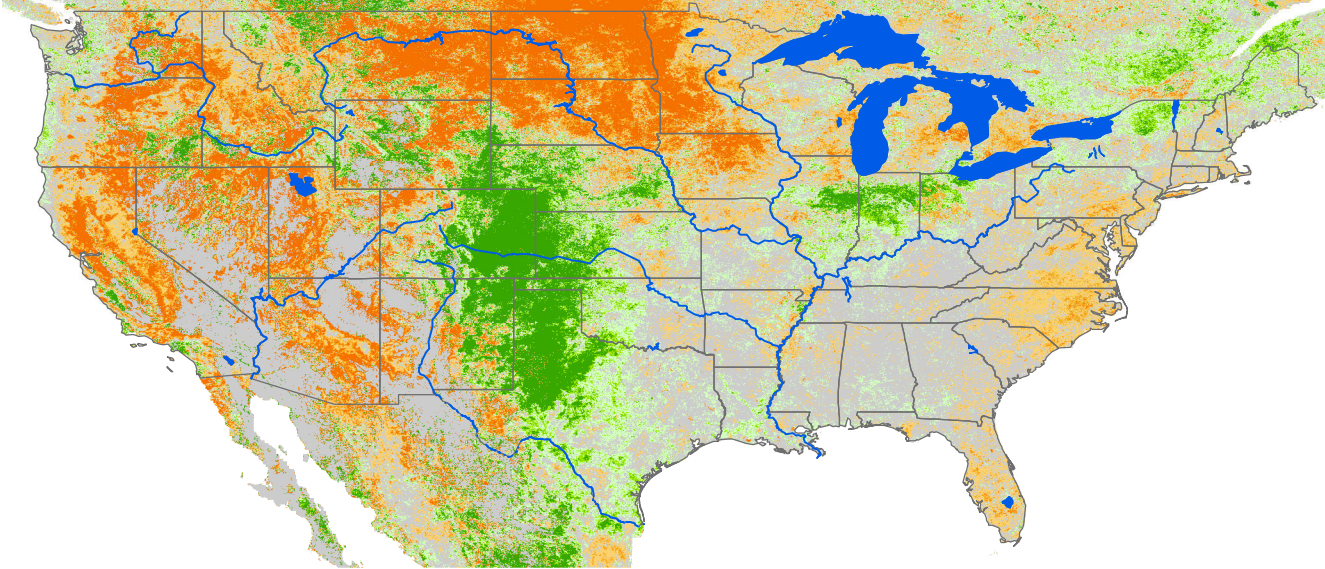

Monthly ET Anomaly May 2021

ET Anomaly (%)

State Water Body River