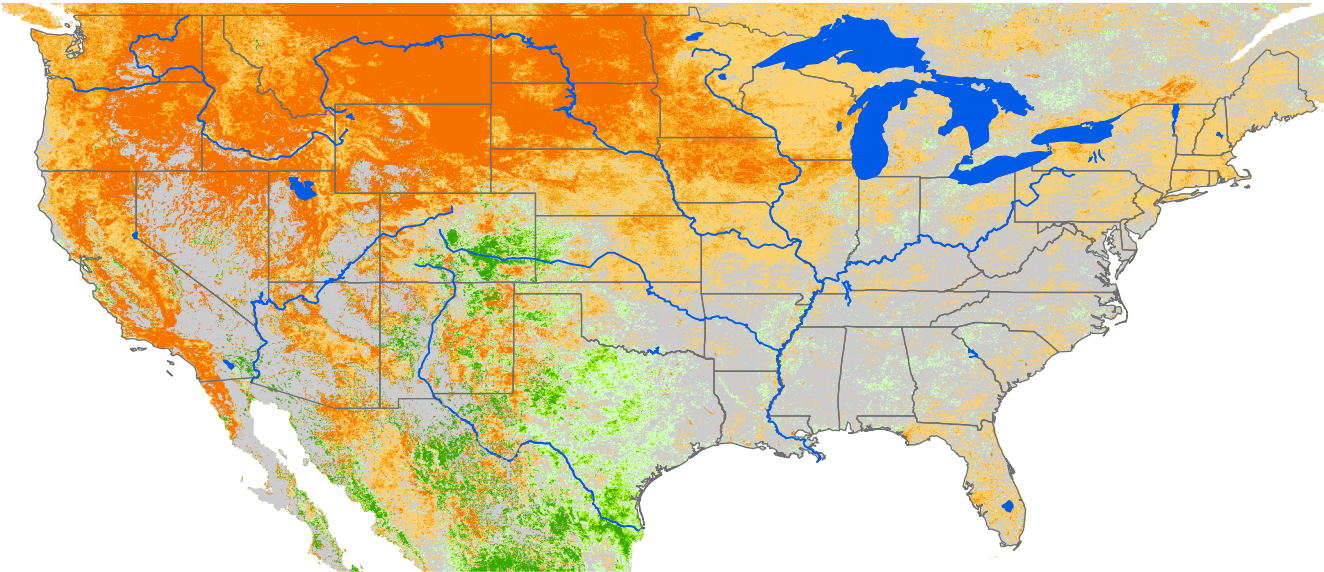

## June 2021

### ET Anomaly (%)

□ State     Water Body     River