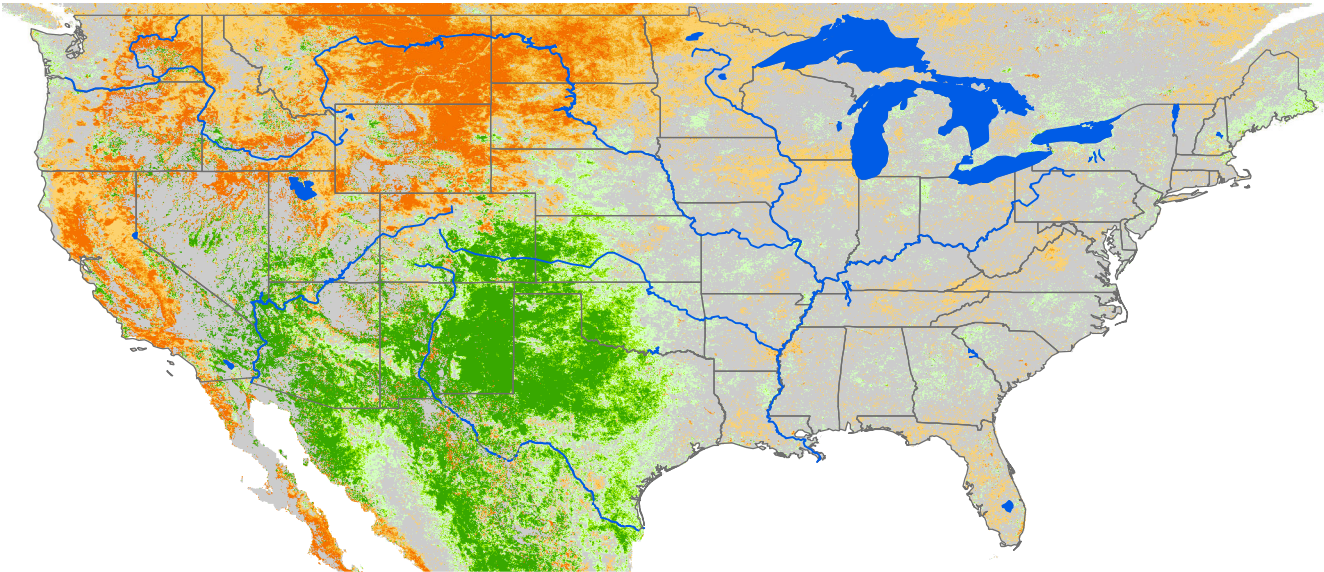

Monthly ET Anomaly

July 2021

ET Anomaly (%)

State Water Body River