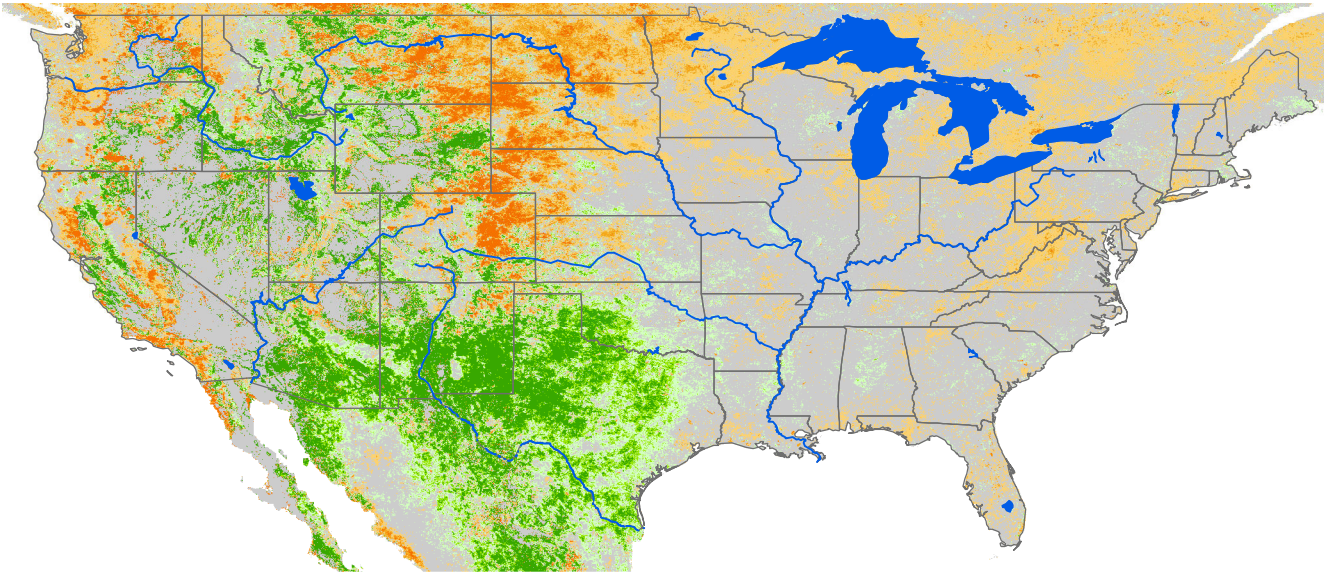

# Monthly ET Anomaly August 2021

## ET Anomaly (%)

State Water Body River