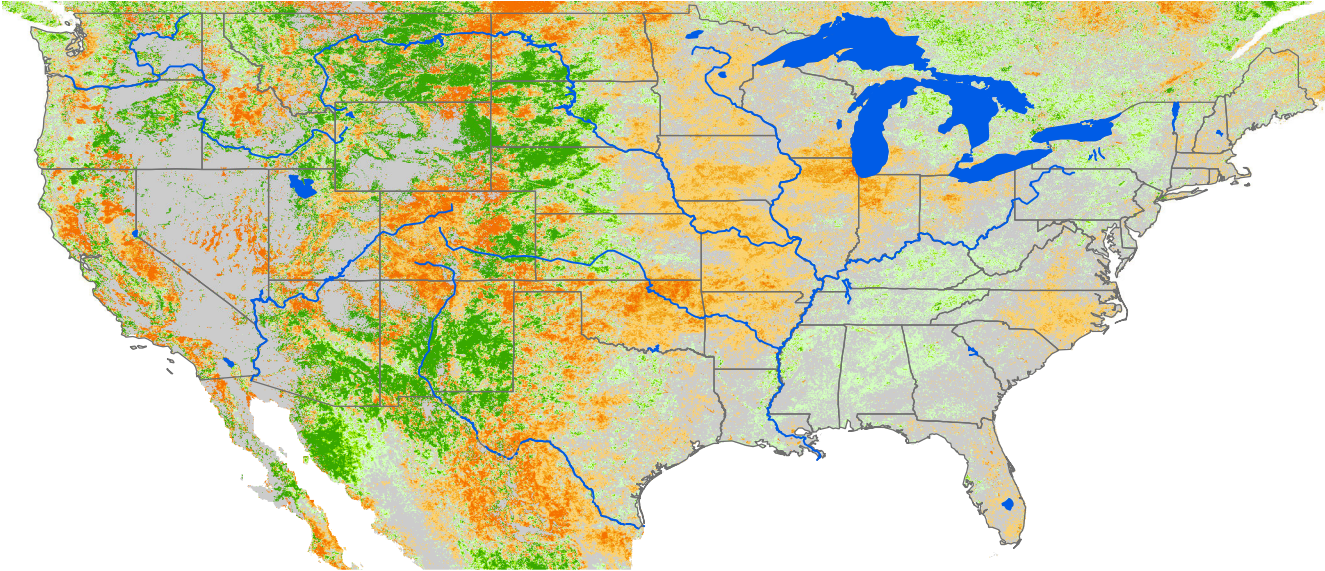

Monthly ET Anomaly September 2021

ET Anomaly (%)

State Water Body River