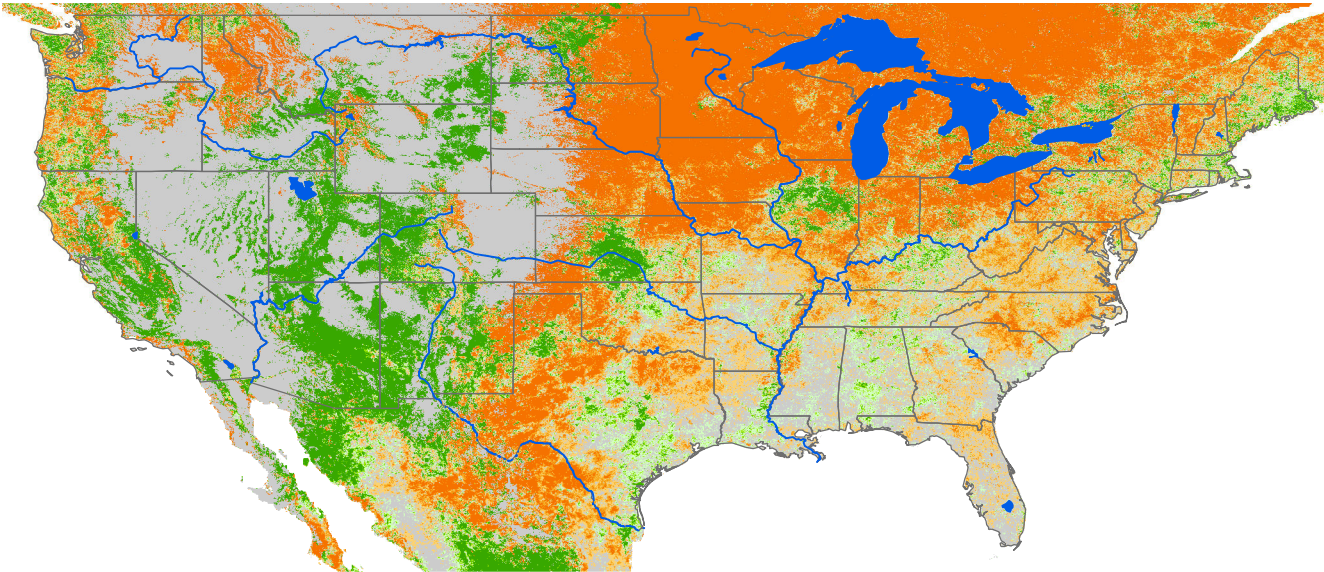

Monthly ET Anomaly October 2021

ET Anomaly (%)

State Water Body River