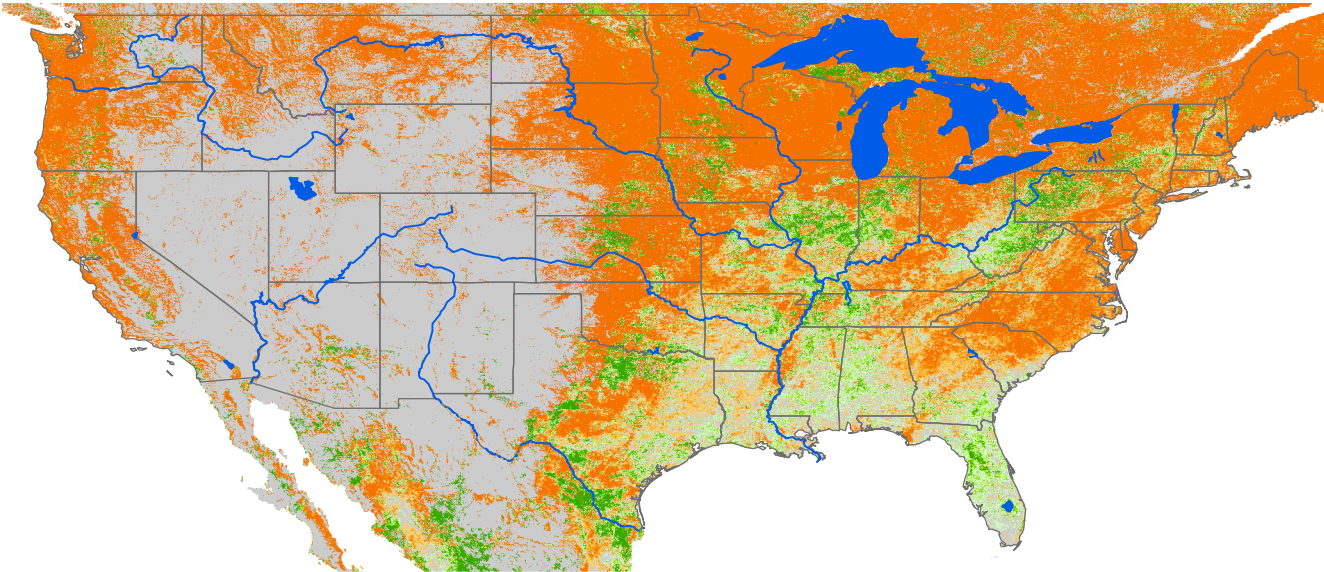

Monthly ET Anomaly November 2021

ET Anomaly (%)

□ State  Water Body  River