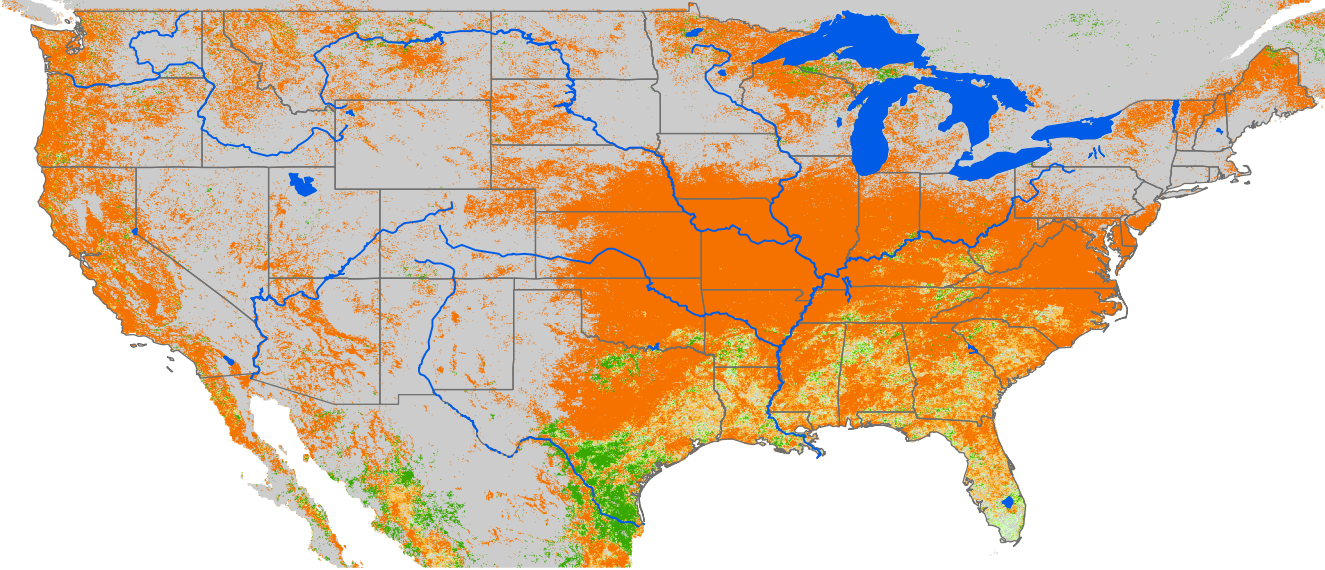

Monthly ET Anomaly December 2021

ET Anomaly (%)

State Water Body River