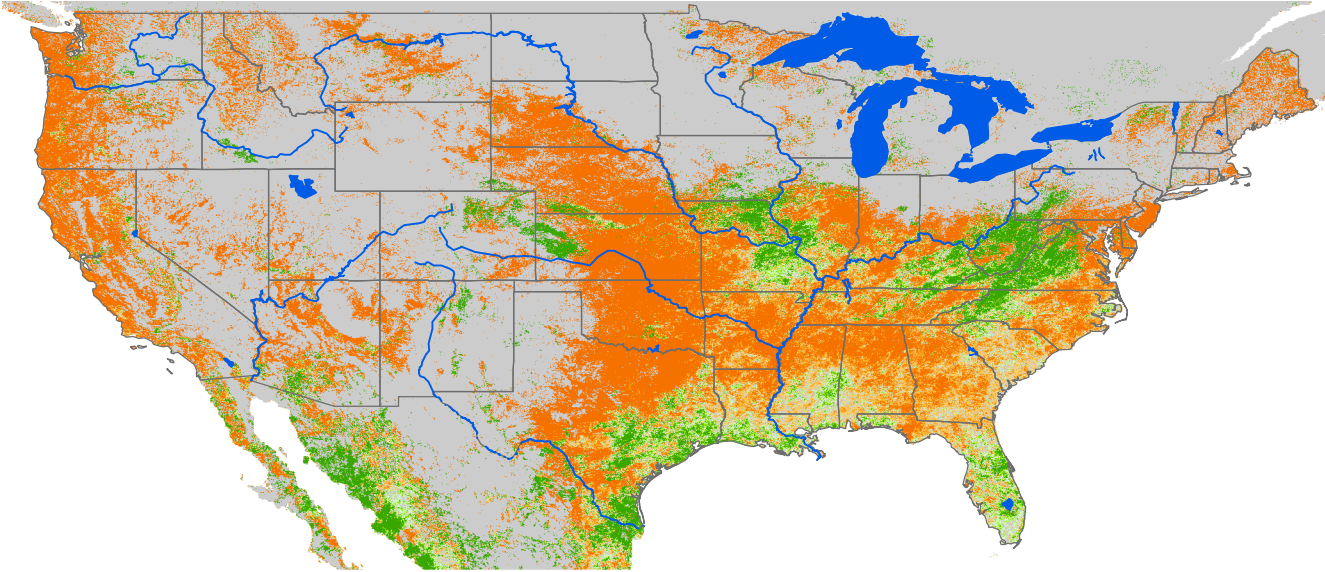

Monthly ET Anomaly January 2022

ET Anomaly (%)

State Water Body River