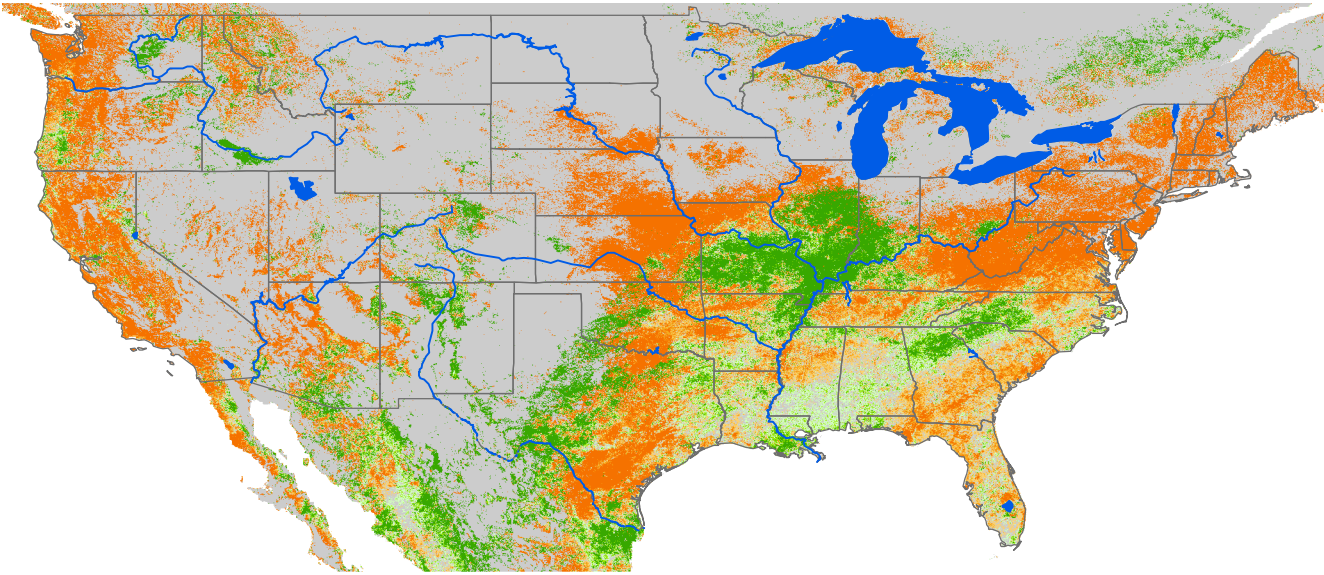

# Monthly ET Anomaly February 2022

## ET Anomaly (%)

State Water Body River