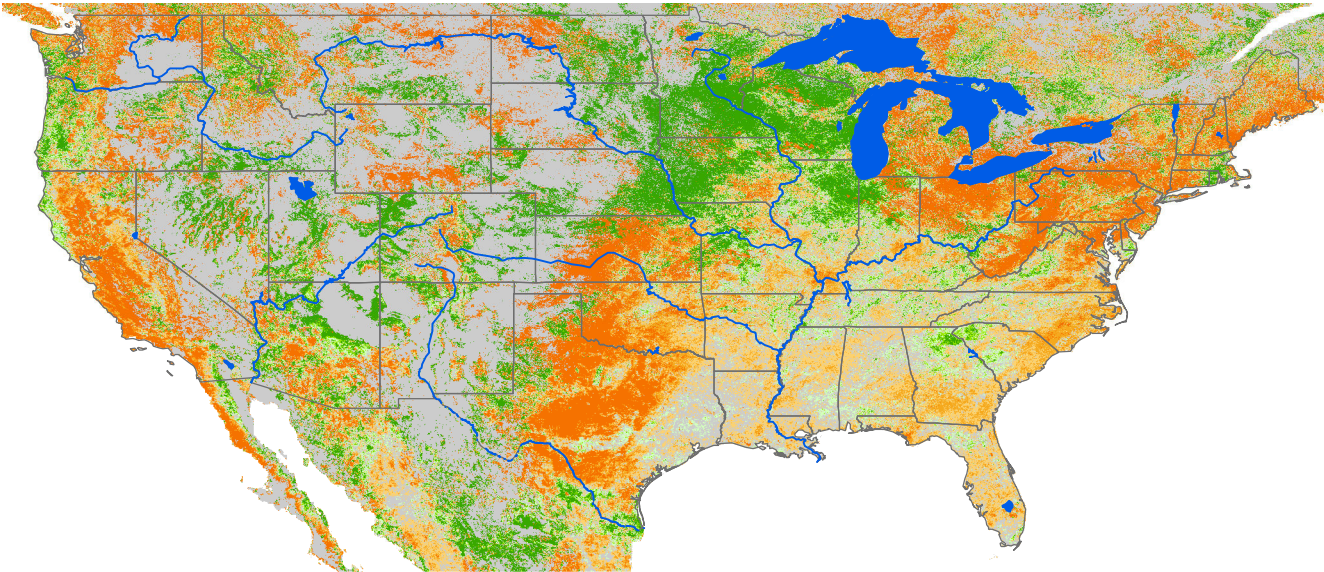

# Monthly ET Anomaly March 2022

## ET Anomaly (%)

State Water Body River