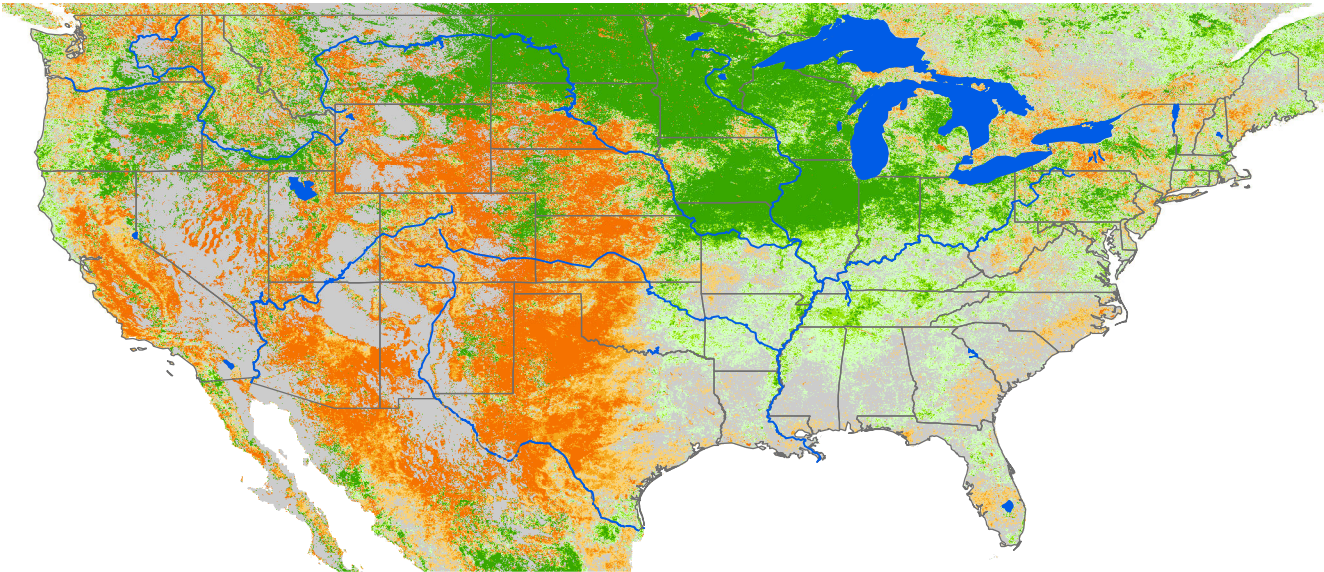

Monthly ET Anomaly

April 2022

ET Anomaly (%)

State Water Body River