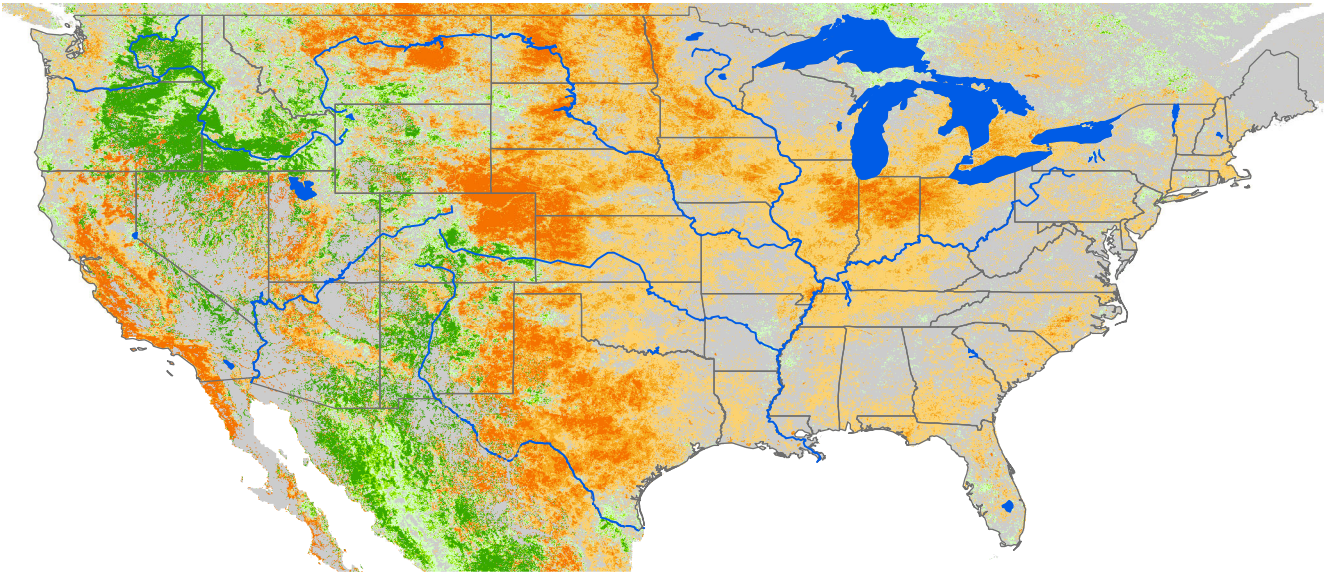

Monthly ET Anomaly

June 2022

ET Anomaly (%)

State Water Body River