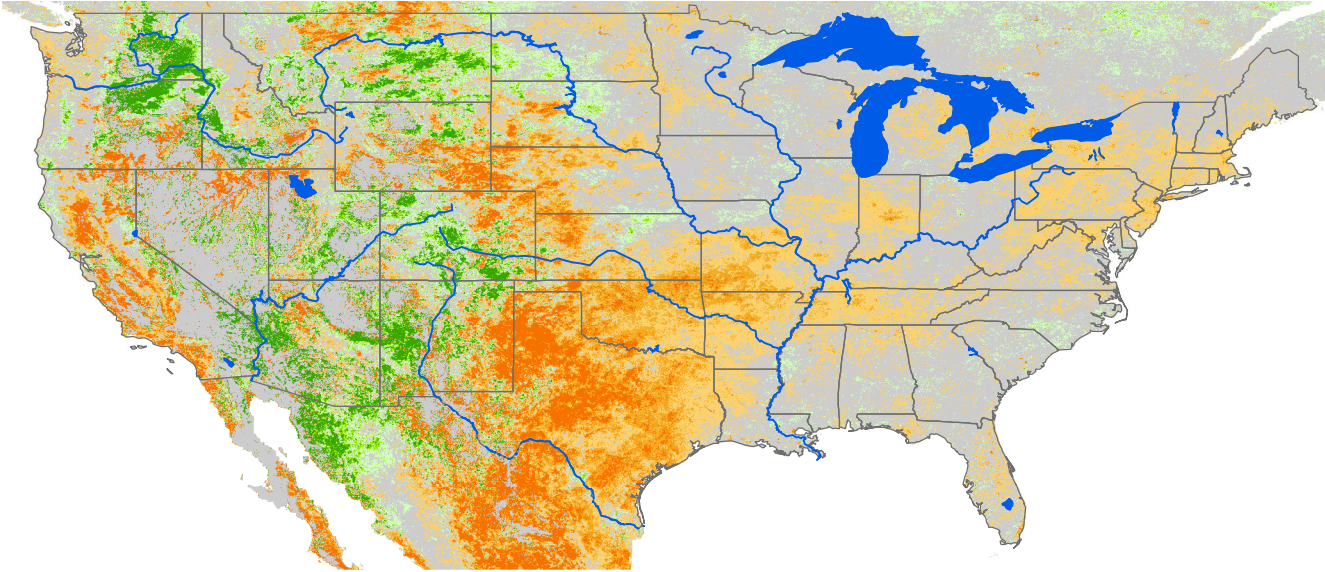

Monthly ET Anomaly

July 2022

ET Anomaly (%)

State Water Body River