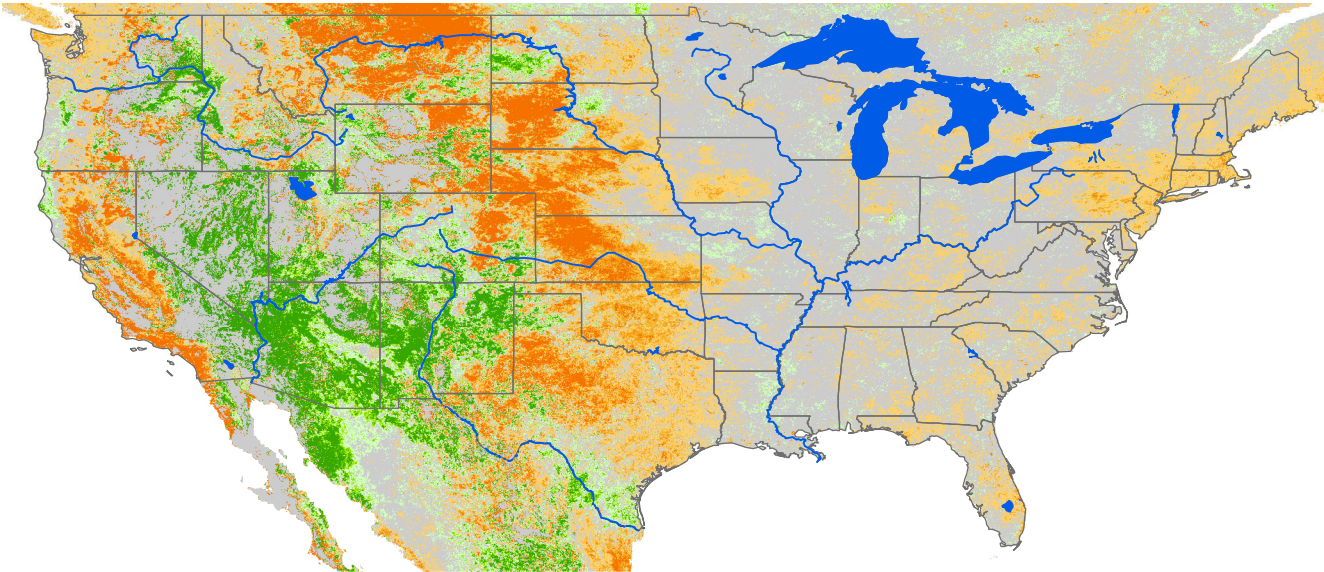

Monthly ET Anomaly August 2022

ET Anomaly (%)

State Water Body River