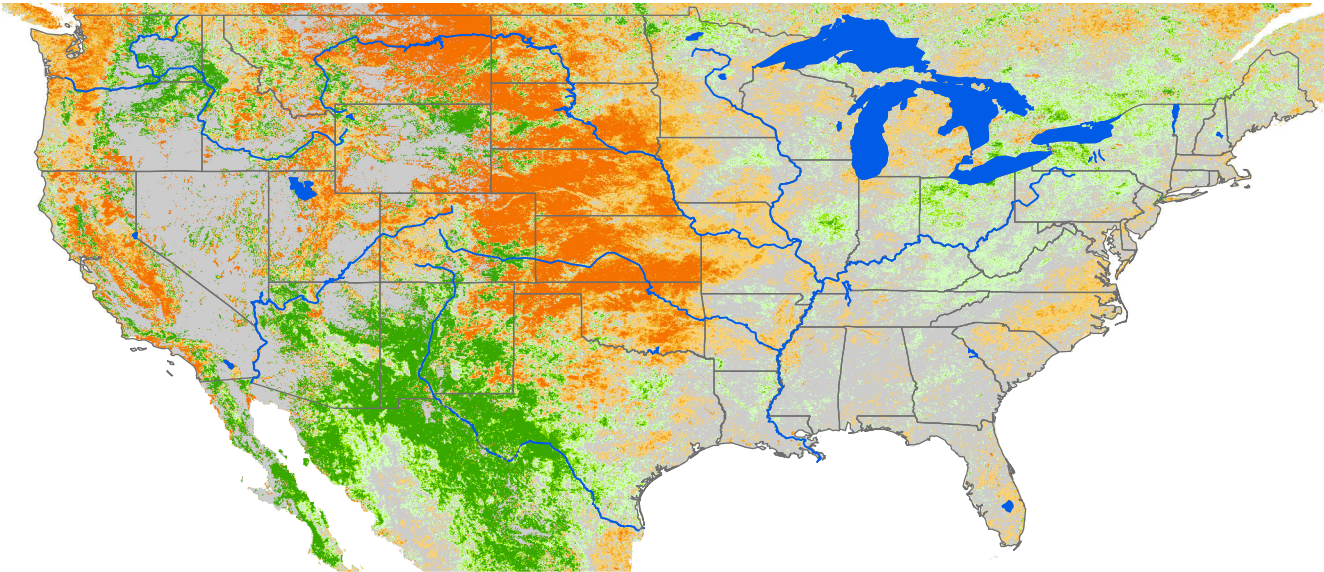

Monthly ET Anomaly September 2022

ET Anomaly (%)

State Water Body River