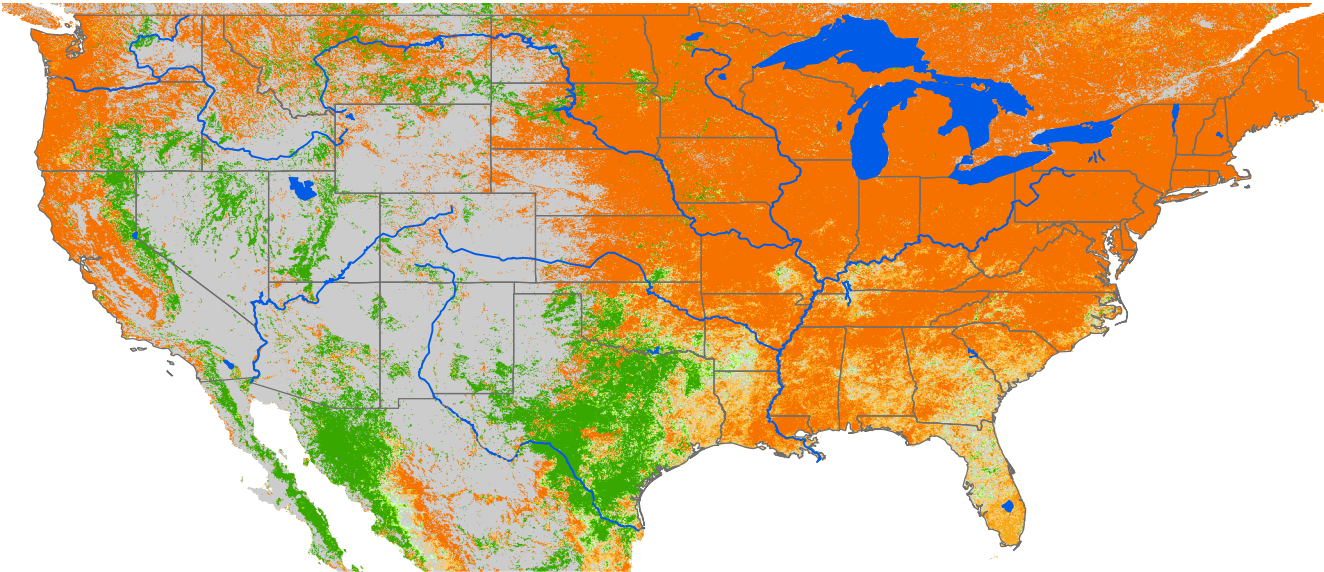

Monthly ET Anomaly November 2022

ET Anomaly (%)

State Water Body River