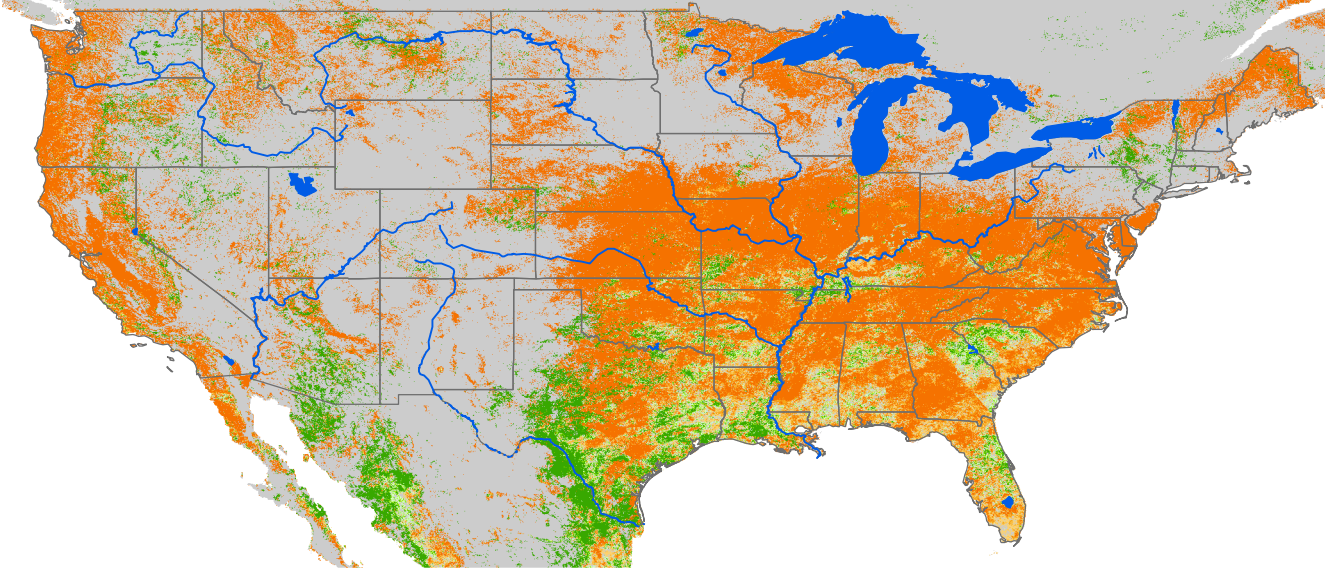

Monthly ET Anomaly December 2022

ET Anomaly (%)

State Water Body River