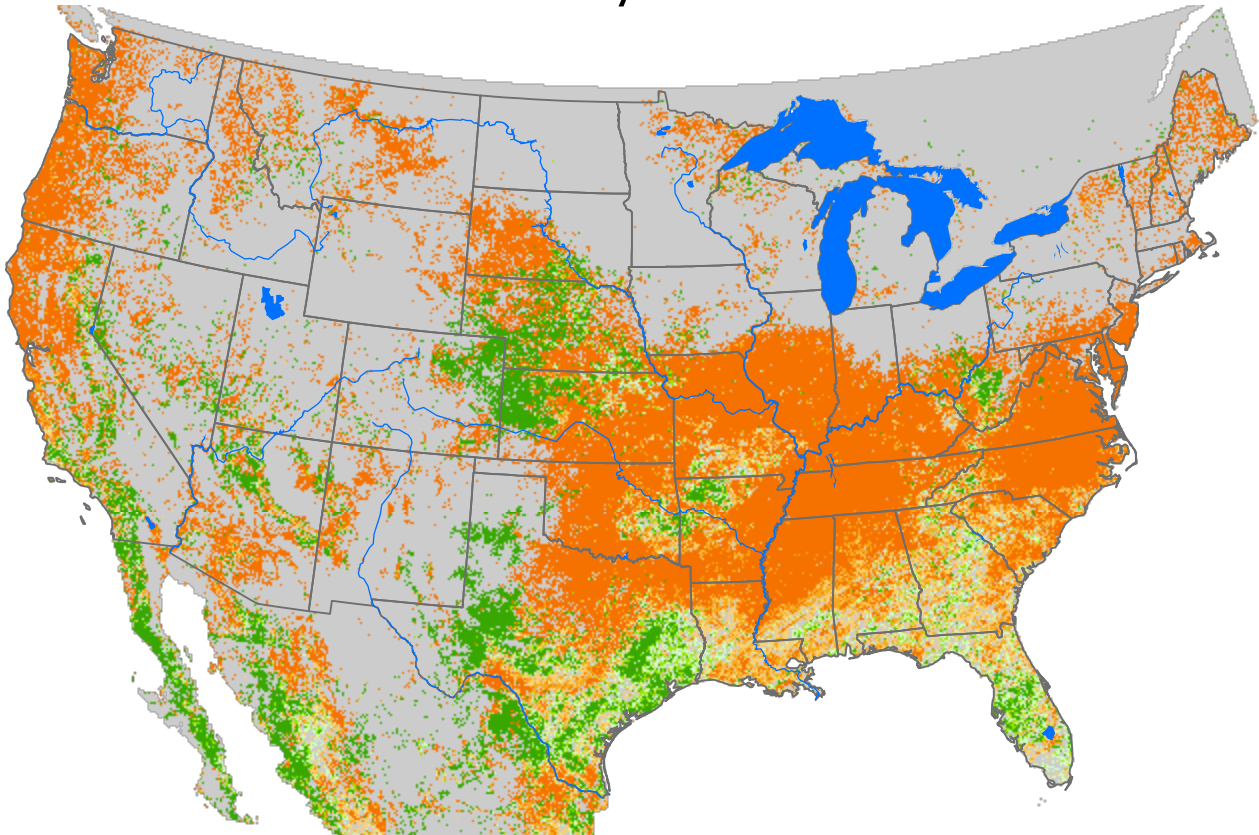

Monthly ET Anomaly

January 2023

ET Anomaly (%)

□ State Water Body River