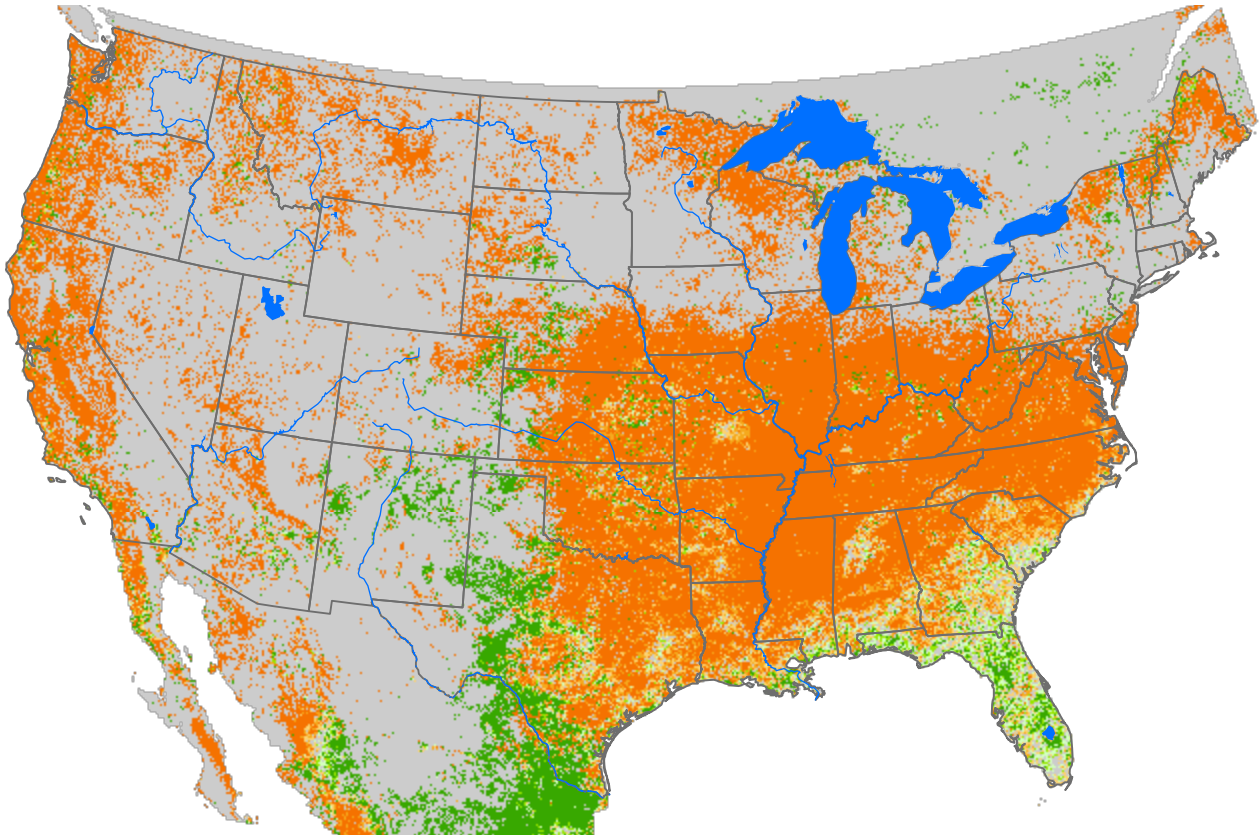

Monthly ET Anomaly

December 2023

ET Anomaly (%)

State Water Body River