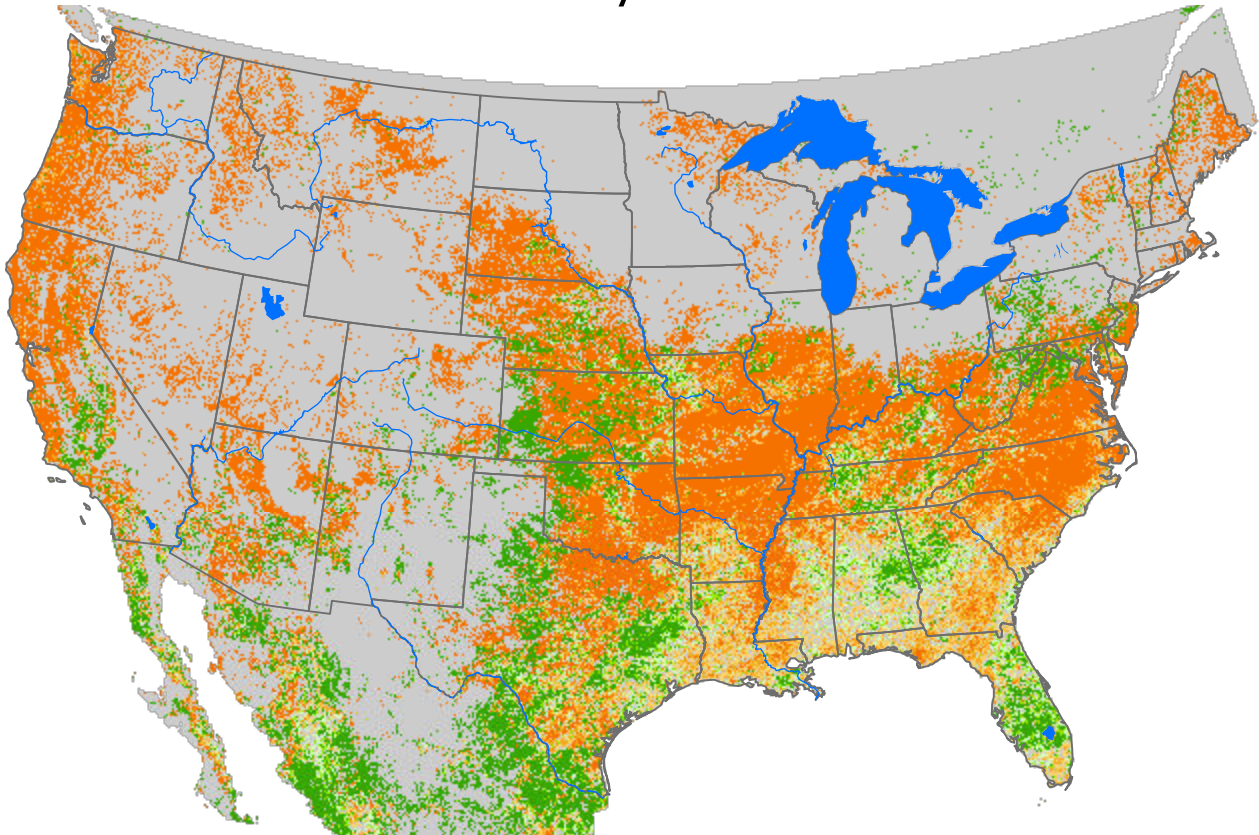

# Monthly ET Anomaly

## January 2024

ET Anomaly (%)

State Water Body River