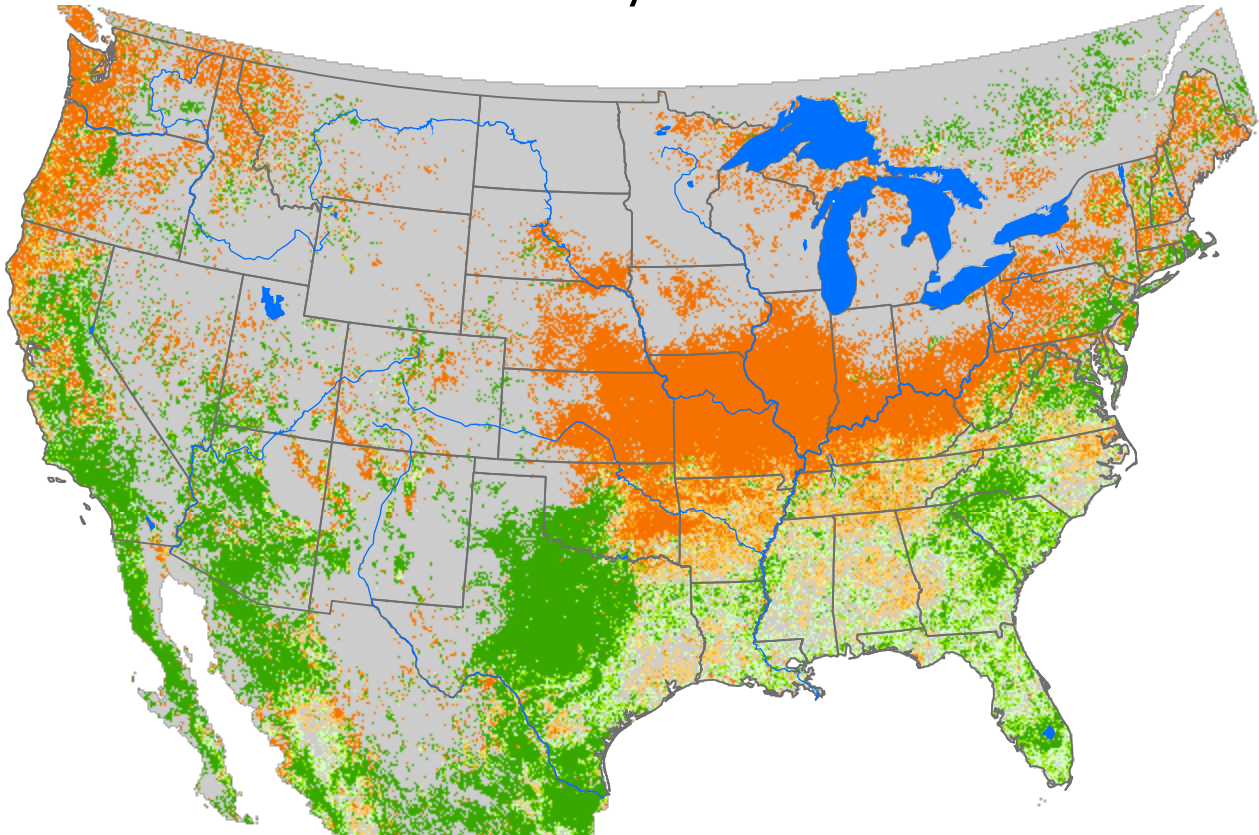

Monthly ET Anomaly

February 2024

ET Anomaly (%)

State Water Body River