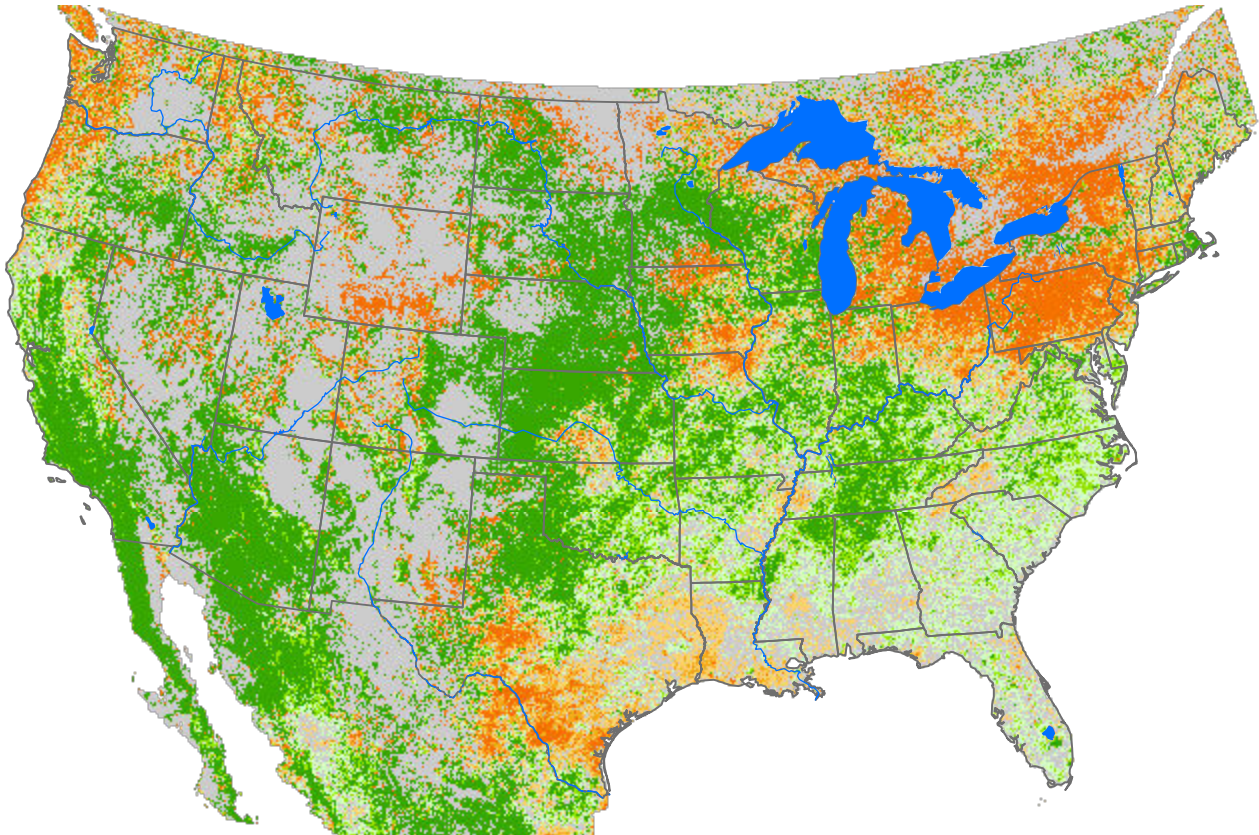

Monthly ET Anomaly

March 2024

ET Anomaly (%)

State Water Body River