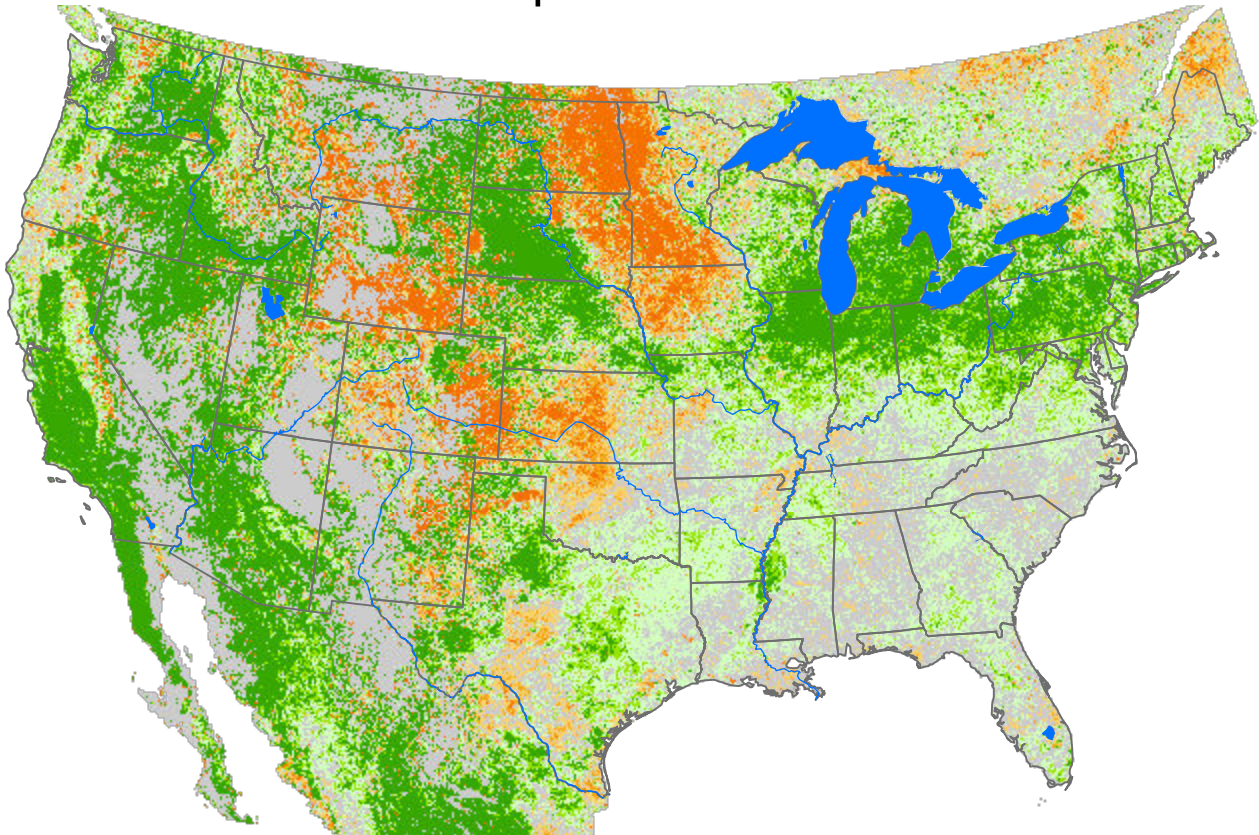

# Monthly ET Anomaly

April 2024

ET Anomaly (%)

State Water Body River