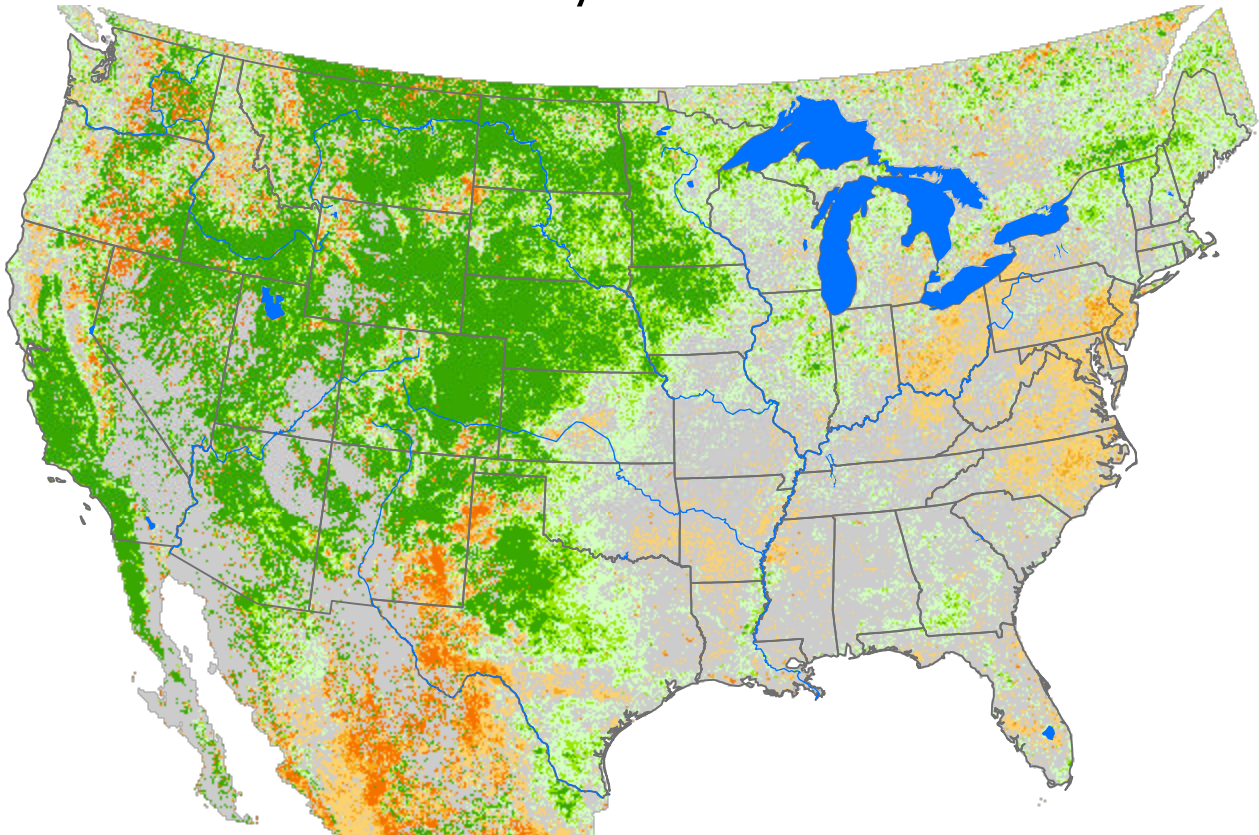

Monthly ET Anomaly

May 2024

ET Anomaly (%)

State Water Body River