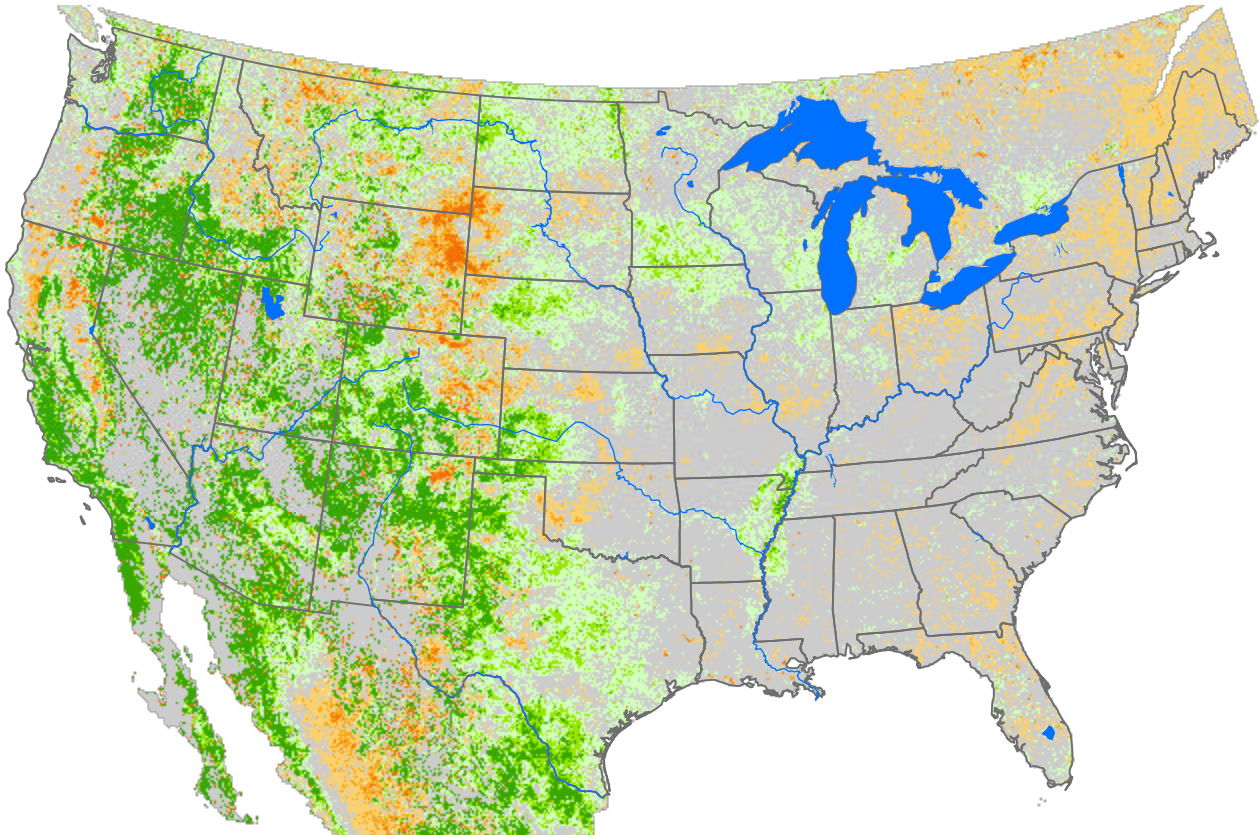

Monthly ET Anomaly

June 2024

ET Anomaly (%)

State Water Body River