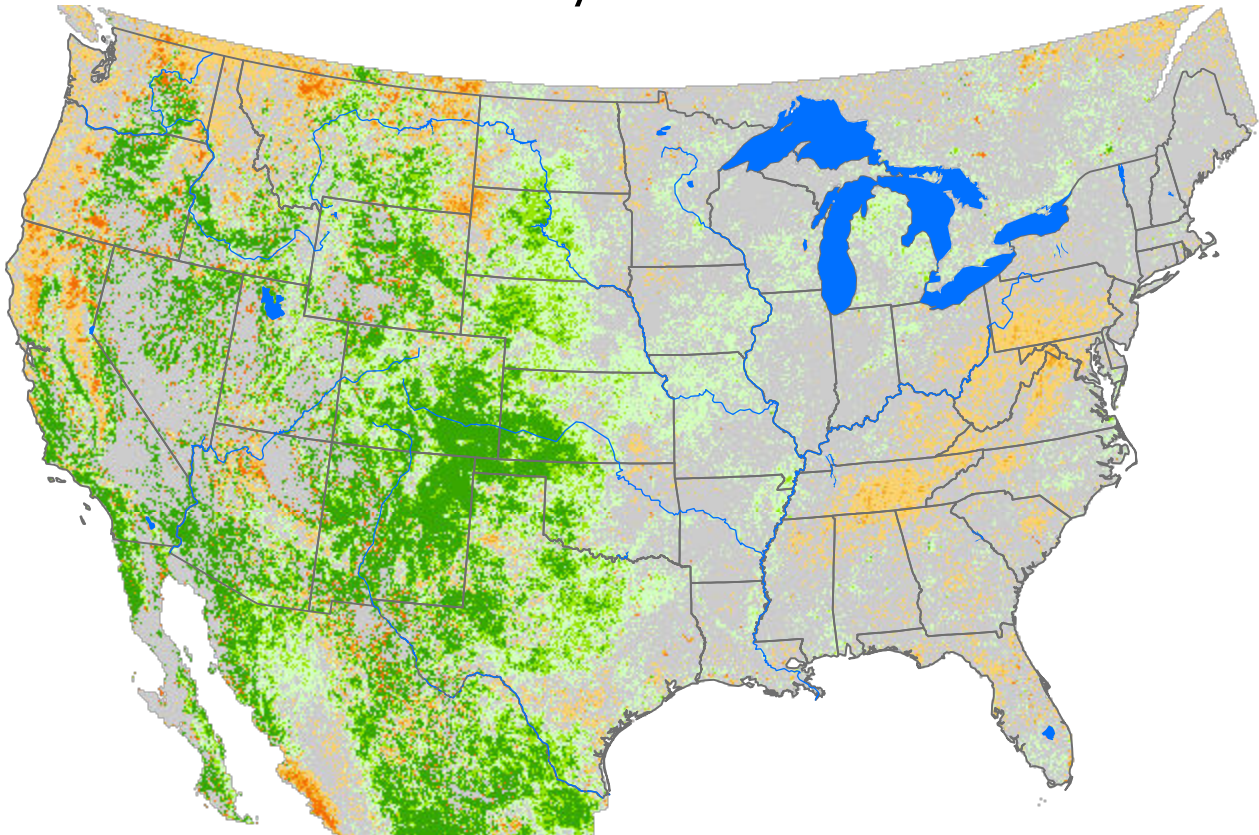

Monthly ET Anomaly

July 2024

ET Anomaly (%)

State Water Body River